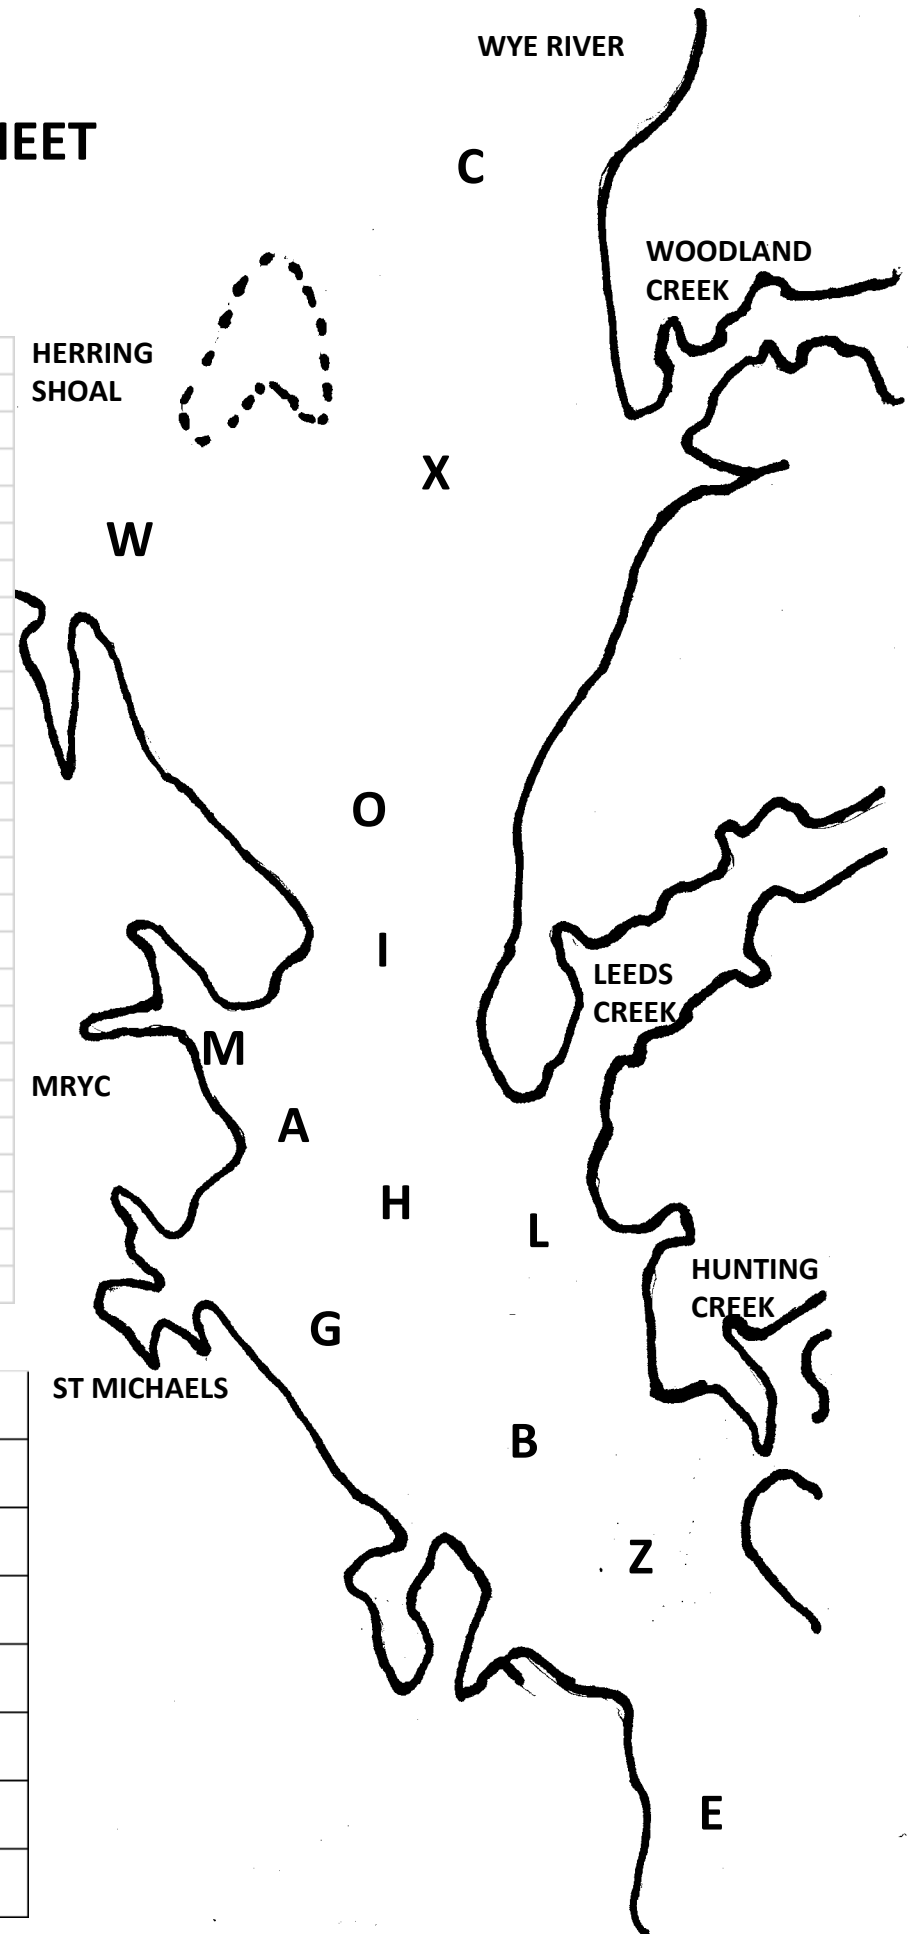

MILES RIVER LOG CANOE RACE SHEET

C - RED #4 MOUTH OF WYE RIVER	N38.50.808 - W 76.12.051
X - CLUB MARK - WOODLAND CREEK	N 38.49.629 - W 76.12.421
W- RED #10 - HARBOURTOWNE	N 38.49.593 - W 76.13.257
O - RED #12 - MARTINGHAM	N 38.49.593 - W 76.12.537
I - GREEN #1 - FLASHER AT DEEP WATER POINT	N 38.48.170 - W 76.12.522
M - CLUB MARK - CORNER OF MRYC B-DOCK	N 38.48.017 - W 76.13.058
A - RED #2 - ENTRANCE TO MILES RIVER YC	N 38.47.958 - W 76.12.671
H - RED #4 - FLASHER - MID RIVER	N 38.47.698 - W 76.12.409
G - CLUB MARK - OFF SEYMOUR AVENUE	N 38.47.207 - W 76.12.532
L - CLUB MARK - OFF LEEDS CREEK	N 38.47.463 - W 76.11.865
B - GREEN #5 - DAYMARKER MID RIVER	N 38.47.080 - W 76.11.843
Z - CLUB MARK - OFF HUNTING CREEK	N 38.46.729 - W 76.11.337
E - GREEN #7 - FLASHER - OAK CREEK	N 38.45.862 - W 76.10.562

	Distance	Rounding
Start - 1st Mark		1st Mark -
1st - 2nd Mark		2nd Mark -
2nd - 3rd Mark		3rd Mark -
3rd - 4th Mark		4th Mark -
5th - 6th Mark		5th Mark -
6th Mark - Finish		6th Mark -
	Total race	

DISTANCES IN NAUTICAL MILES

MARK	A	B	C	E	G	H	I	L	M	O	W	X	Z
A		1.088	2.896	2.669	0.685	0.326	0.245	0.688	0.334	0.697		1.936	1.613
B	1.088			1.582	0.571	0.763	1.211	0.447	1.353	1.658	2.742		0.533
C	2.896				3.552	3.125	2.667			2.200	1.548	0.961	
E	2.669	1.582			2.097	2.343	2.773	1.999	2.930	3.189	4.286		1.060
G	0.685	0.571	3.552	2.097		0.429	0.890	0.474	1.019	1.366		2.590	1.087
H	0.326	0.763	3.125	2.343	0.429		0.409	0.414	0.585	0.882		2.095	1.340
I	0.245	1.211	2.667	2.773	0.890	0.409		0.775		0.476	1.532	1.706	1.713
L	0.688	0.447		1.999	0.474	0.414	0.775		0.992	1.212	.882		0.999
M	0.334	1.353		2.930	1.014	0.585		0.993					1.885
O	0.697	1.558	2.200	3.139	1.366	0.882	0.476	1.212			1.098	1.241	2.136
W		2.742	1.548	4.286			1.532	2.300		1.098		0.373	3.232
X	1.936		0.961		2.590	2.590	1.706			1.241	0.373		
Z	1.613	0.533		1.060	1.087	1.340	1.713	0.999	1.885	2.136	3.232		