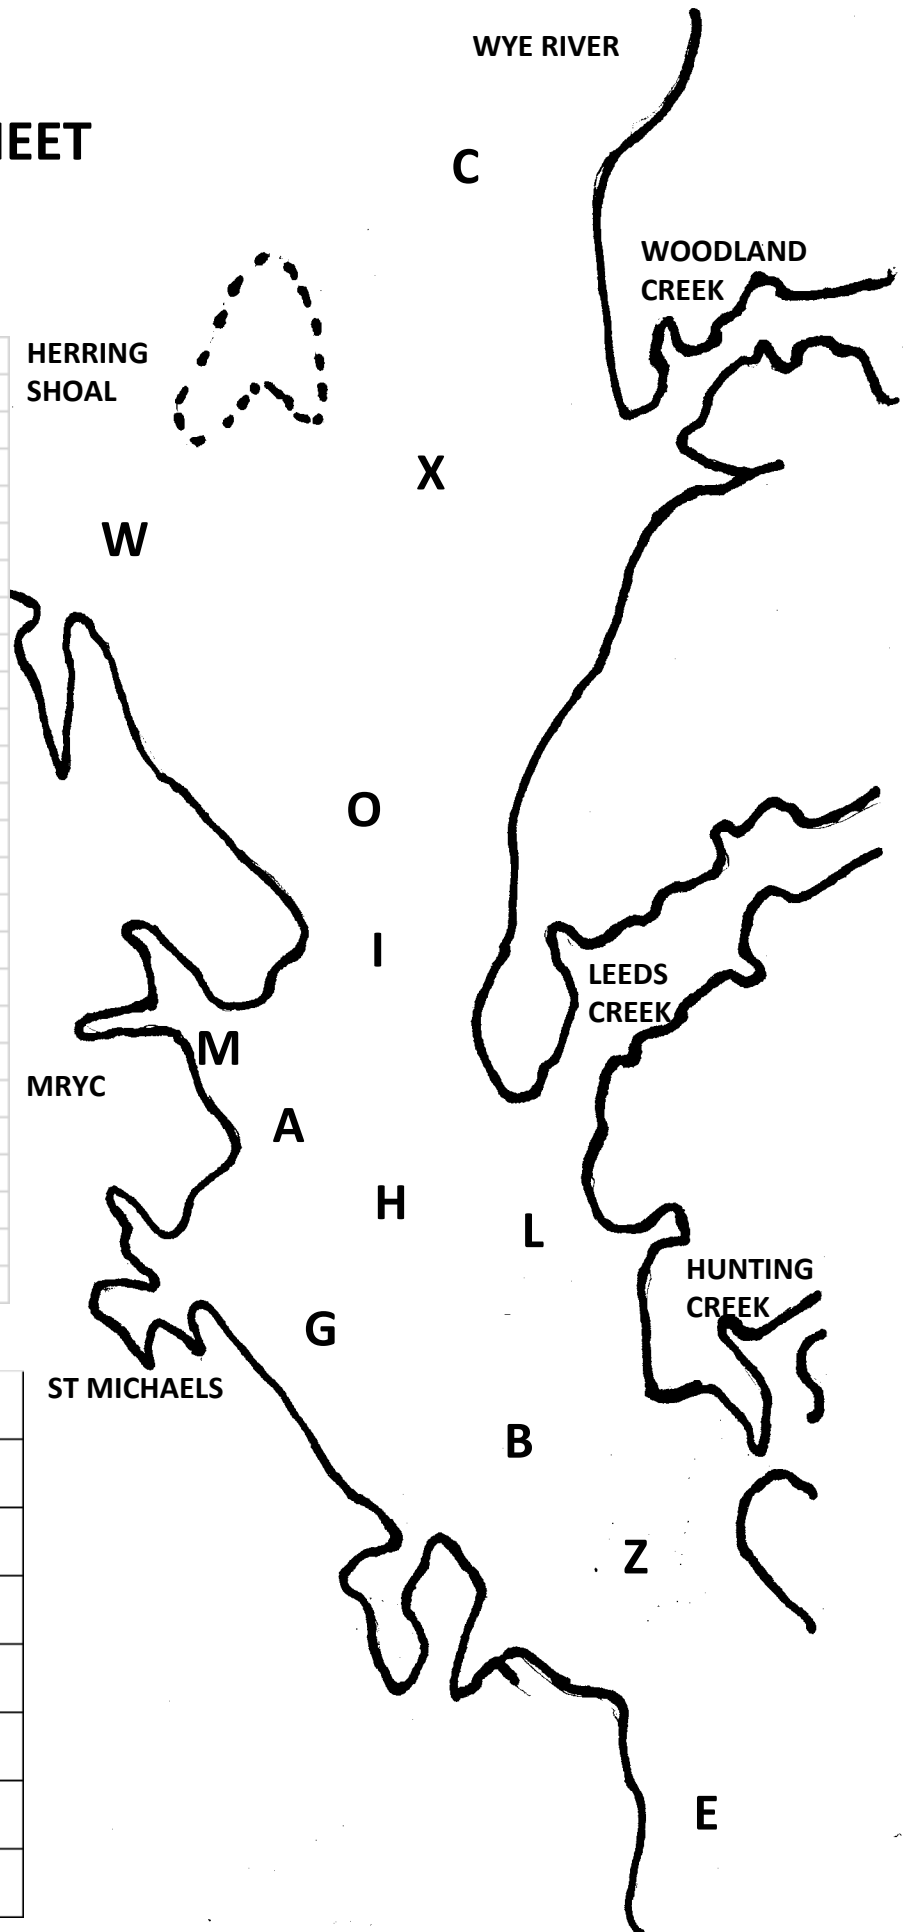

MILES RIVER LOG CANOE RACE SHEET

C - RED #4 MOUTH OF WYE RIVER	N38.50.808 - W 76.12.051
X - CLUB MARK - WOODLAND CREEK	N 38.49.629 - W 76.12.421
W- RED #10 - HARBOURTOWNE	N 38.49.593 - W 76.13.257
O - RED #12 - MARTINGHAM	N 38.49.593 - W 76.12.537
I - GREEN #1 - FLASHER AT DEEP WATER POINT	N 38.48.170 - W 76.12.522
M - CLUB MARK - CORNER OF MRYC B-DOCK	N 38.48.017 - W 76.13.058
A - RED #2 - ENTRANCE TO MILES RIVER YC	N 38.47.958 - W 76.12.671
H - RED #4 - FLASHER - MID RIVER	N 38.47.698 - W 76.12.409
G - CLUB MARK - OFF SEYMOUR AVENUE	N 38.47.207 - W 76.12.532
L - CLUB MARK - OFF LEEDS CREEK	N 38.47.463 - W 76.11.865
B - GREEN #5 - DAYMARKER MID RIVER	N 38.47.080 - W 76.11.843
Z - CLUB MARK - OFF HUNTING CREEK	N 38.46.729 - W 76.11.337
E - GREEN #7 - FLASHER - OAK CREEK	N 38.45.862 - W 76.10.562

	Distance	Rounding
Start - 1st Mark		1st Mark -
1st - 2nd Mark		2nd Mark -
2nd - 3rd Mark		3rd Mark -
3rd - 4th Mark		4th Mark -
5th - 6th Mark		5th Mark -
6th Mark - Finish		6th Mark -
	Total race	

DISTANCES IN NAUTICAL MILES

MARK	A	B	C	E	G	H	I	L	M	O	W	X	Z
A		1.088	2.896	2.669	0.685	0.326	0.245	0.688	0.334	0.697		1.936	1.613
B	1.088			1.582	0.571	0.763	1.211	0.447	1.353	1.658	2.742		0.533
C	2.896				3.552	3.125	2.667			2.200	1.548	0.961	
E	2.669	1.582			2.097	2.343	2.773	1.999	2.930	3.189	4.286		1.060
G	0.685	0.571	3.552	2.097		0.429	0.890	0.474	1.019	1.366		2.590	1.087
H	0.326	0.763	3.125	2.343	0.429		0.409	0.414	0.585	0.882		2.095	1.340
I	0.245	1.211	2.667	2.773	0.890	0.409		0.775		0.476	1.532	1.706	1.713
L	0.688	0.447		1.999	0.474	0.414	0.775		0.992	1.212	.882		0.999
M	0.334	1.353		2.930	1.014	0.585		0.993					1.885
O	0.697	1.558	2.200	3.139	1.366	0.882	0.476	1.212			1.098	1.241	2.136
W		2.742	1.548	4.286			1.532	2.300		1.098		0.373	3.232
X	1.936		0.961		2.590	2.590	1.706			1.241	0.373		
Z	1.613	0.533		1.060	1.087	1.340	1.713	0.999	1.885	2.136	3.232		