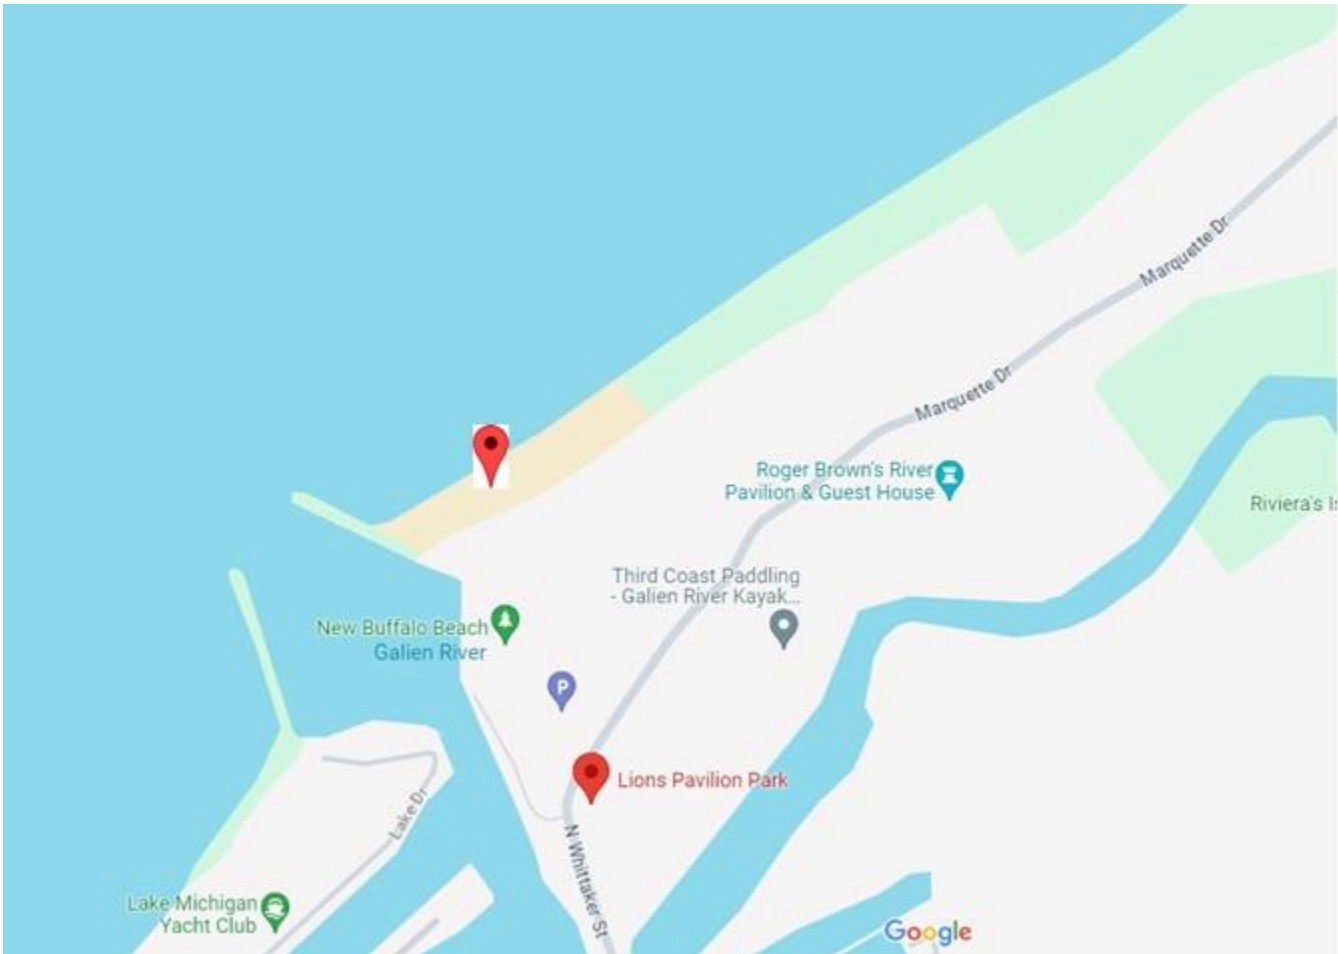

### Checkpoint 3 (Thursday): Michigan City

Washington Park Beach, Michigan City, IN

Approximate coordinates: 41°43'41.0"N 86°54'20.5"W

<https://maps.app.goo.gl/y9xKtL5b2JbKqU3F9>

# Boat and Sailor Check In (Monday) / Race Starting Point (Tuesday): South Haven

South Beach, 60 Water Street, South Haven, MI

Approximate coordinates: 42°23'59.4"N 86°17'02.9"W

<https://maps.app.goo.gl/8aWjSMxVNX3BF7nf8>

## Checkpoint 2 (Wednesday): New Buffalo

New Buffalo Beach, 200 Marquette Dr, New Buffalo, MI

Approximate coordinates: 41°48'09.9"N 86°44'52.6"W

<https://maps.app.goo.gl/M97QTmp7pX2ZonDYA>