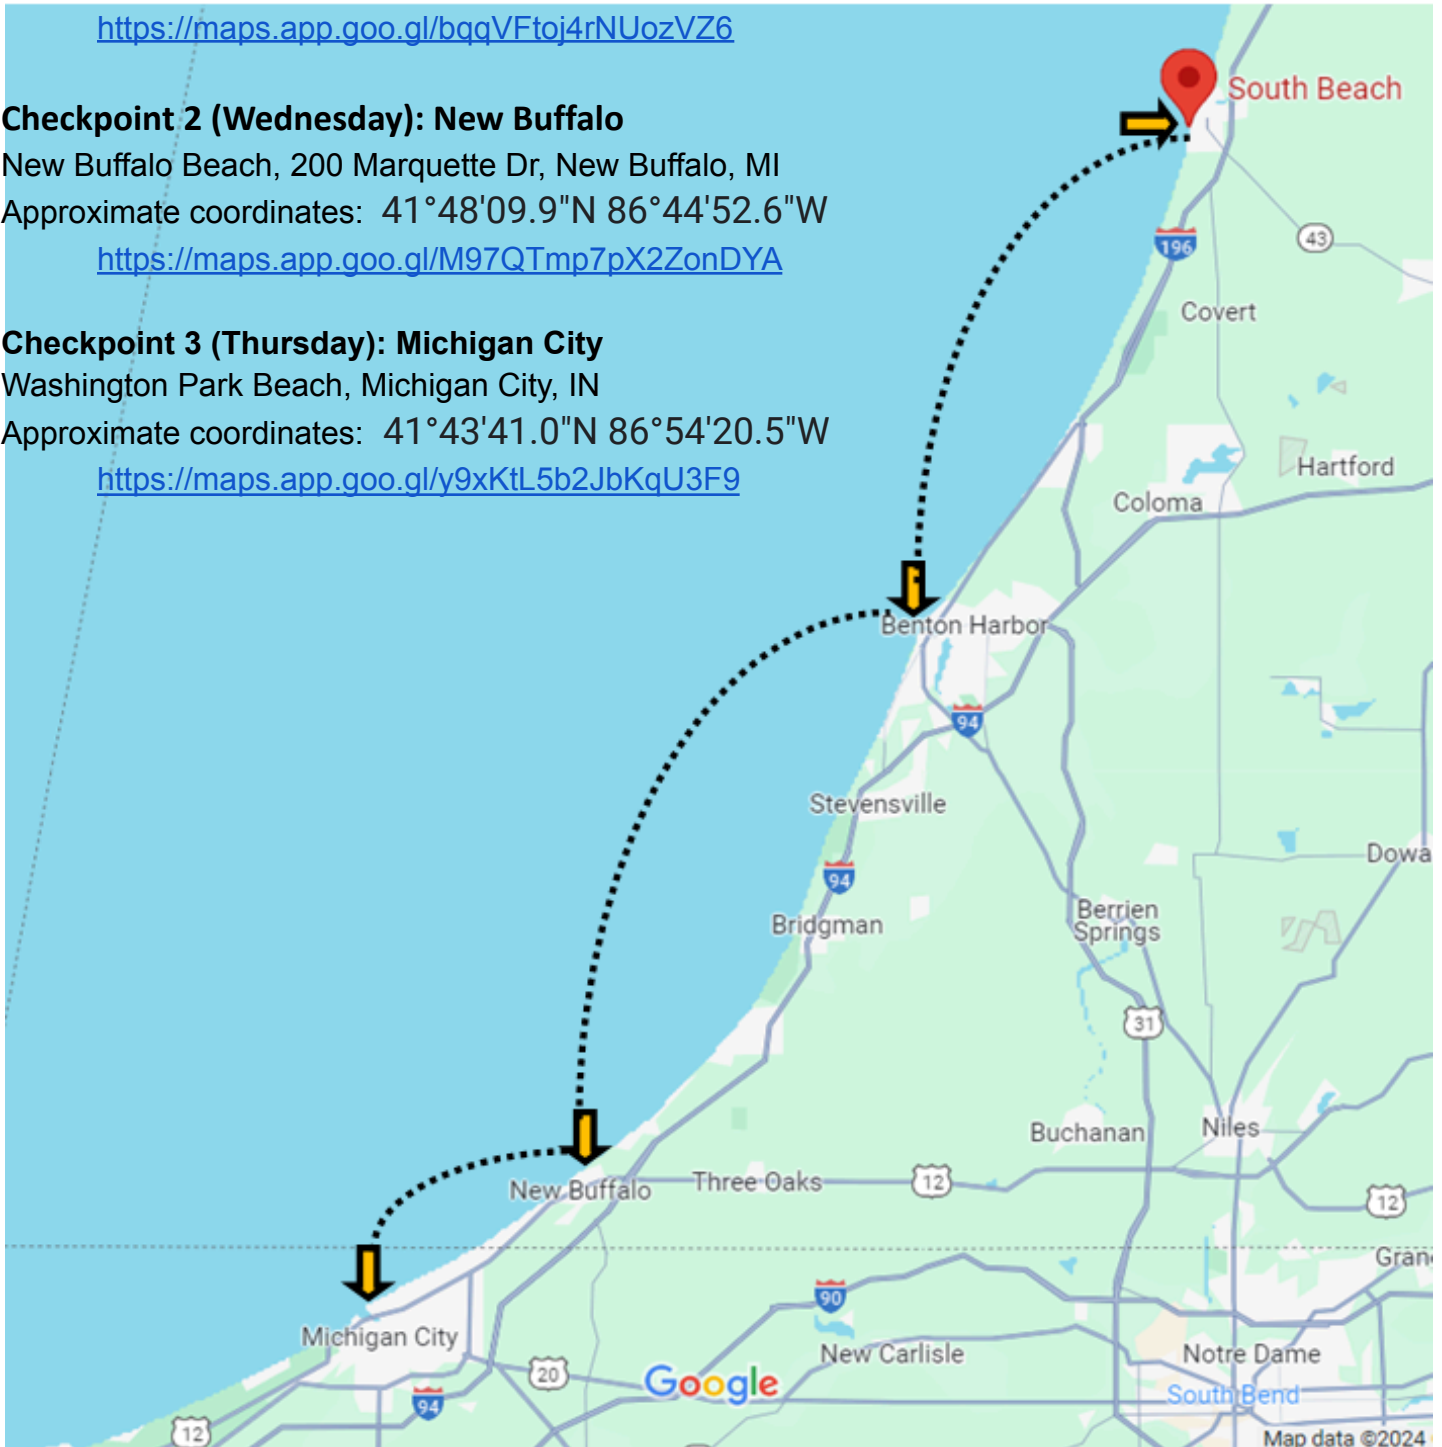

### Boat and Sailor Check In (Monday) / Race Starting Point (Tuesday): South Haven

South Beach, 60 Water Street, South Haven, MI

Approximate coordinates: 42°23'59.4"N 86°17'02.9"W

<https://maps.app.goo.gl/8aWjSMxVNX3BF7nf8>

### Checkpoint 2 (Wednesday): New Buffalo

New Buffalo Beach, 200 Marquette Dr, New Buffalo, MI

Approximate coordinates: 41°48'09.9"N 86°44'52.6"W

<https://maps.app.goo.gl/M97QTmp7pX2ZonDYA>

### Checkpoint 3 (Thursday): Michigan City

Washington Park Beach, Michigan City, IN

Approximate coordinates: 41°43'41.0"N 86°54'20.5"W

<https://maps.app.goo.gl/y9xKtL5b2JbKqU3F9>

# Boat and Sailor Check In (Monday) / Race Starting Point (Tuesday): South Haven

South Beach, 60 Water Street, South Haven, MI

Approximate coordinates: 42°23'59.4"N 86°17'02.9"W

<https://maps.app.goo.gl/8aWjSMxVNX3BF7nf8>