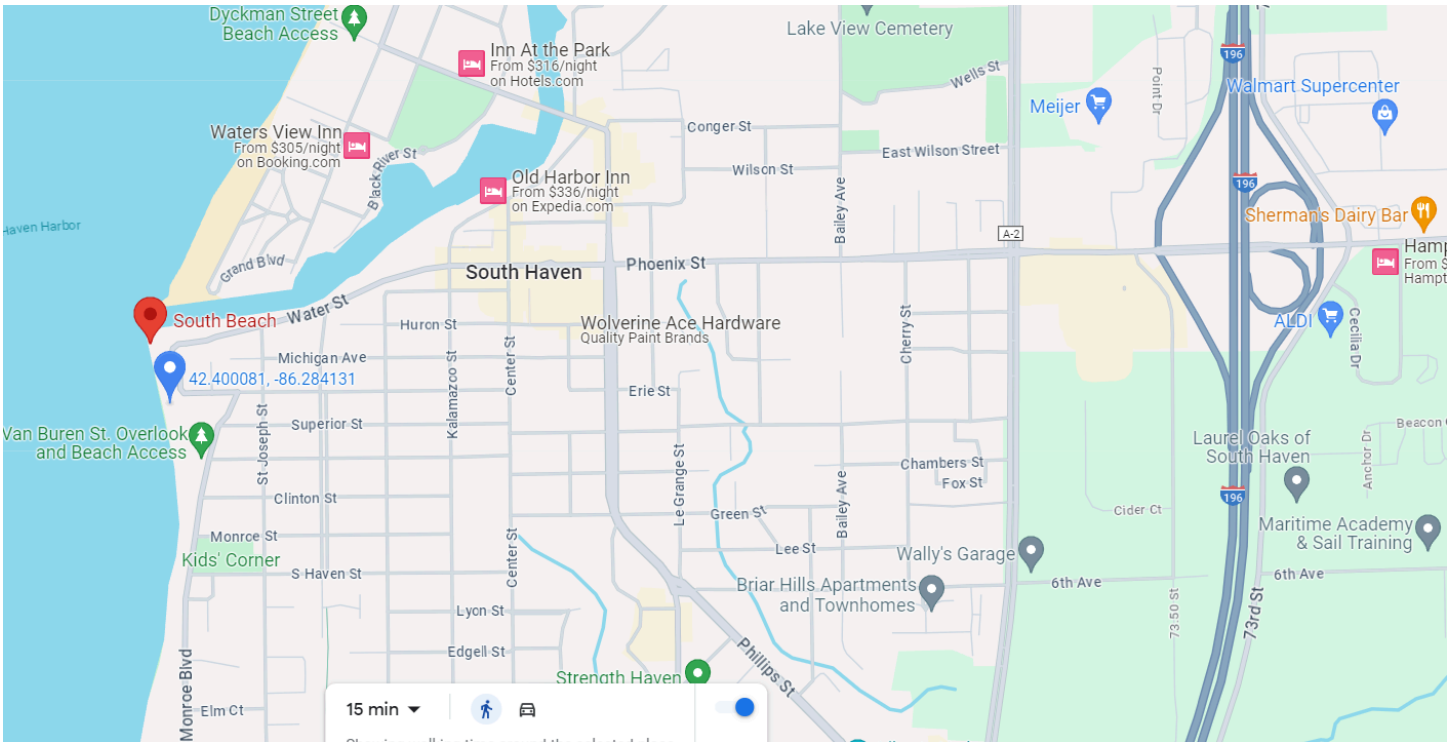

### Checkpoint 2 (Wednesday): New Buffalo

New Buffalo Beach, 200 Marquette Dr, New Buffalo, MI

Approximate coordinates: 41°48'09.9"N 86°44'52.6"W

<https://maps.app.goo.gl/M97QTmp7pX2ZonDYA>

### Checkpoint 3 (Thursday): Michigan City

Washington Park Beach, Michigan City, IN

Approximate coordinates: 41°43'41.0"N 86°54'20.5"W

<https://maps.app.goo.gl/y9xKtL5b2JbKqU3F9>

# Boat and Sailor Check In (Monday) / Race Starting Point (Tuesday): South Haven

South Beach, 60 Water Street, South Haven, MI

Approximate coordinates: 42°23'59.4"N 86°17'02.9"W

<https://maps.app.goo.gl/8aWjSMxVNX3BF7nf8>

## Checkpoint 2 (Wednesday): New Buffalo

New Buffalo Beach, 200 Marquette Dr, New Buffalo, MI

Approximate coordinates: 41°48'09.9"N 86°44'52.6"W

<https://maps.app.goo.gl/M97QTmp7pX2ZonDYA>