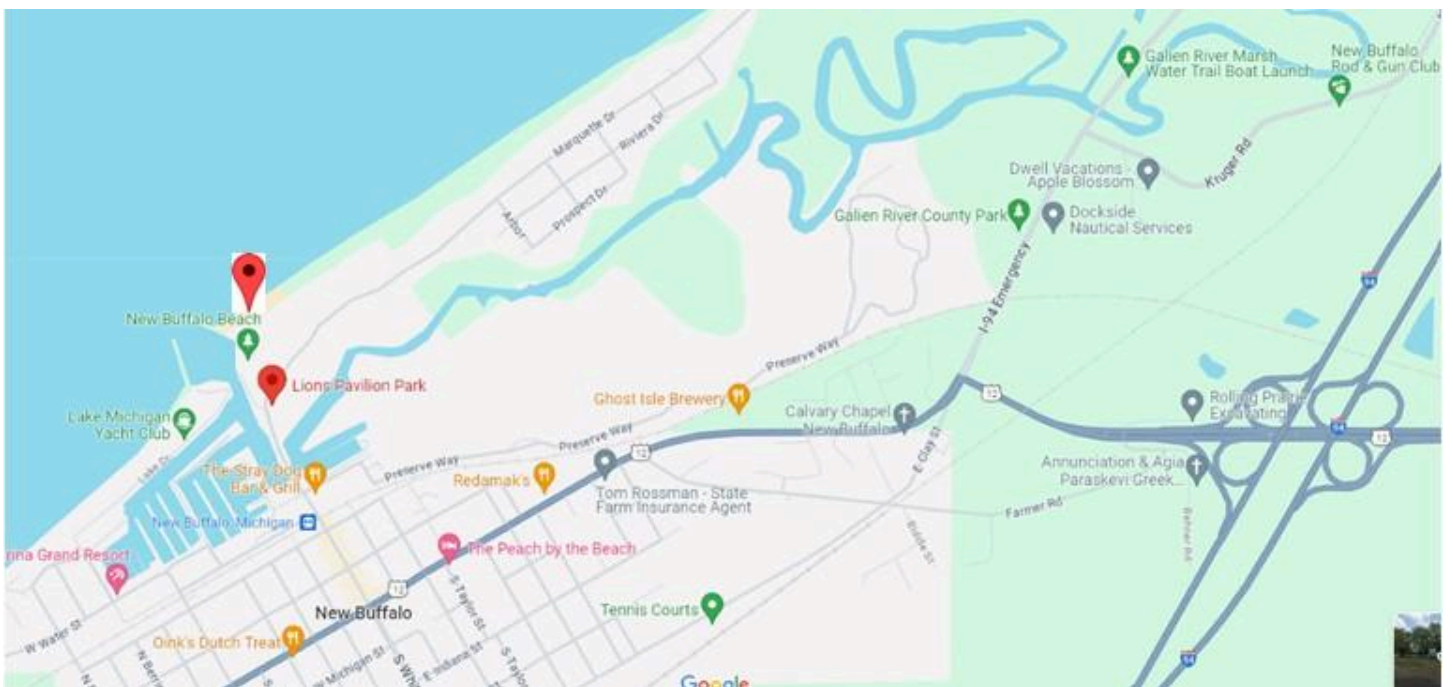

### Checkpoint 3 (Thursday): Michigan City

Washington Park Beach, Michigan City, IN

Approximate coordinates: 41°43'41.0"N 86°54'20.5"W

<https://maps.app.goo.gl/y9xKtL5b2JbKqU3F9>

# Boat and Sailor Check In (Monday) / Race Starting Point (Tuesday): South Haven

South Beach, 60 Water Street, South Haven, MI

Approximate coordinates: 42°23'59.4"N 86°17'02.9"W

<https://maps.app.goo.gl/8aWjSMxVNX3BF7nf8>

## Checkpoint 2 (Wednesday): New Buffalo

New Buffalo Beach, 200 Marquette Dr, New Buffalo, MI

Approximate coordinates: 41°48'09.9"N 86°44'52.6"W

<https://maps.app.goo.gl/M97QTmp7pX2ZonDYA>