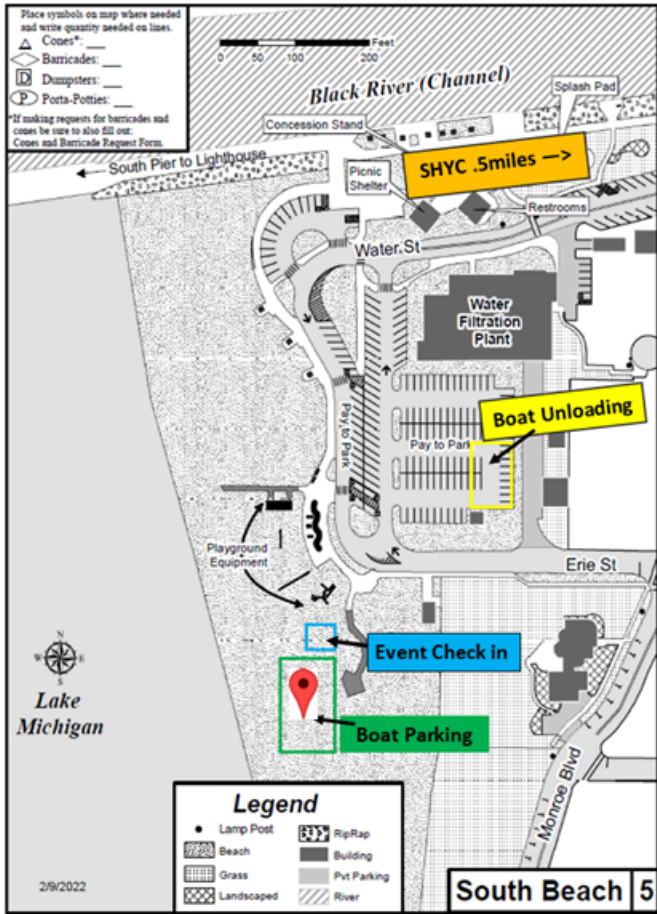

### Boat and Sailor Check In (Monday) / Race Starting Point (Tuesday): South Haven

South Beach, 60 Water Street, South Haven, MI

Approximate coordinates: 42°23'59.4"N 86°17'02.9"W

<https://maps.app.goo.gl/8aWjSMxVNX3BF7nf8>

### Checkpoint 2 (Wednesday): New Buffalo

New Buffalo Beach, 200 Marquette Dr, New Buffalo, MI

Approximate coordinates: 41°48'09.9"N 86°44'52.6"W

<https://maps.app.goo.gl/M97QTmp7pX2ZonDYA>

### Checkpoint 3 (Thursday): Michigan City

Washington Park Beach, Michigan City, IN

Approximate coordinates: 41°43'41.0"N 86°54'20.5"W

<https://maps.app.goo.gl/y9xKtL5b2JbKqU3F9>

# Boat and Sailor Check In (Monday) / Race Starting Point (Tuesday): South Haven

South Beach, 60 Water Street, South Haven, MI

Approximate coordinates: 42°23'59.4"N 86°17'02.9"W

<https://maps.app.goo.gl/8aWjSMxVNX3BF7nf8>