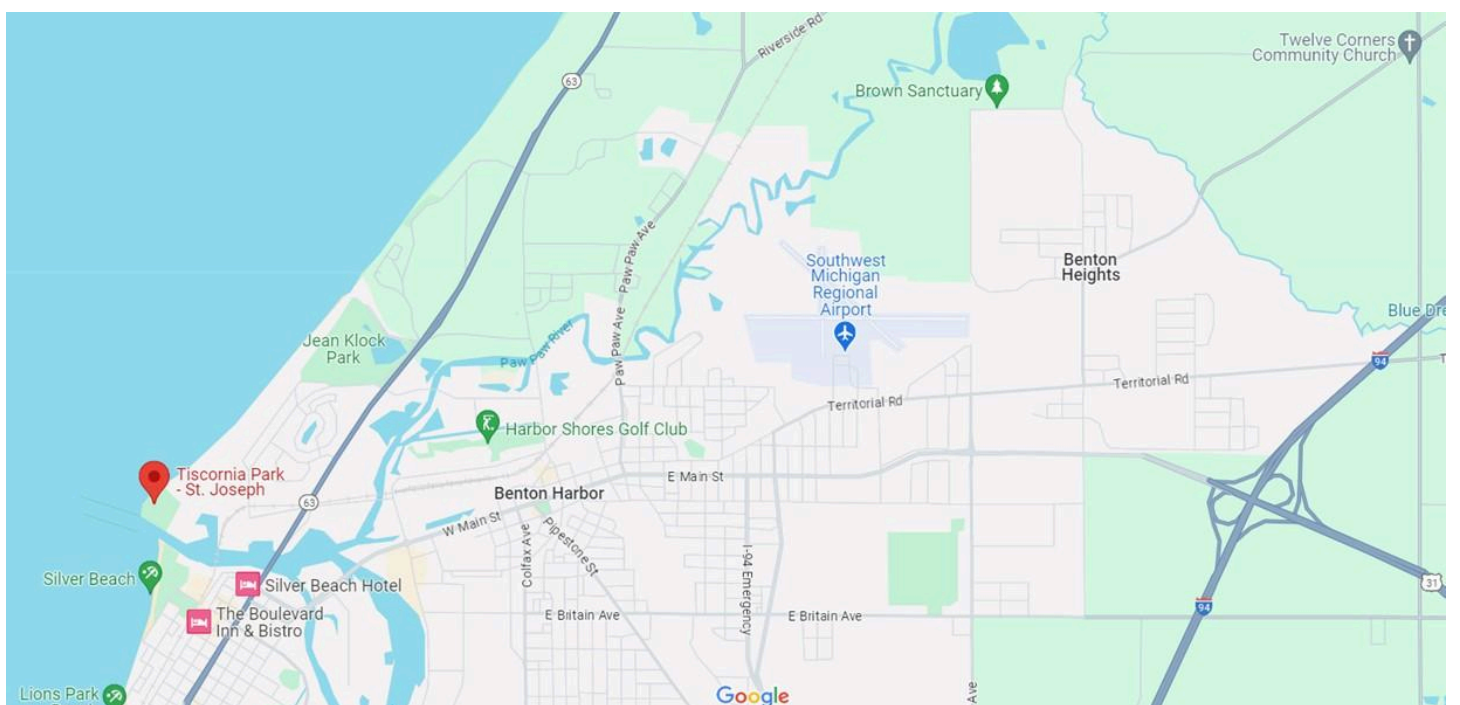

### Checkpoint 2 (Wednesday): New Buffalo

New Buffalo Beach, 200 Marquette Dr, New Buffalo, MI

Approximate coordinates: 41°48'09.9"N 86°44'52.6"W

<https://maps.app.goo.gl/M97QTmp7pX2ZonDYA>

### Checkpoint 3 (Thursday): Michigan City

Washington Park Beach, Michigan City, IN

Approximate coordinates: 41°43'41.0"N 86°54'20.5"W

<https://maps.app.goo.gl/y9xKtL5b2JbKqU3F9>

# Boat and Sailor Check In (Monday) / Race Starting Point (Tuesday): South Haven

South Beach, 60 Water Street, South Haven, MI

Approximate coordinates: 42°23'59.4"N 86°17'02.9"W

<https://maps.app.goo.gl/8aWjSMxVNX3BF7nf8>

## Checkpoint 2 (Wednesday): New Buffalo

New Buffalo Beach, 200 Marquette Dr, New Buffalo, MI

Approximate coordinates: 41°48'09.9"N 86°44'52.6"W

<https://maps.app.goo.gl/M97QTmp7pX2ZonDYA>