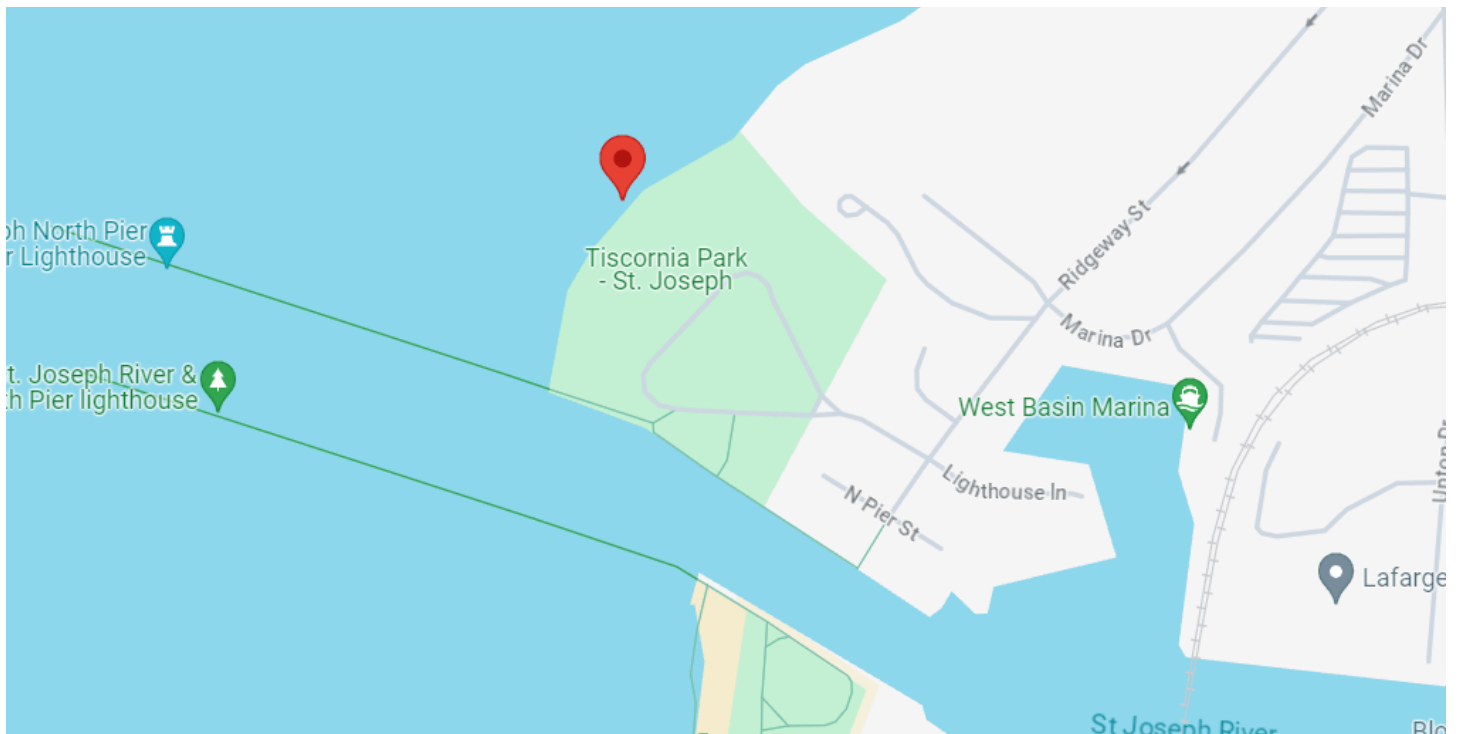

### Checkpoint 3 (Thursday): Michigan City

Washington Park Beach, Michigan City, IN

Approximate coordinates: 41°43'41.0"N 86°54'20.5"W

<https://maps.app.goo.gl/y9xKtL5b2JbKqU3F9>

# Boat and Sailor Check In (Monday) / Race Starting Point (Tuesday): South Haven

South Beach, 60 Water Street, South Haven, MI

Approximate coordinates: 42°23'59.4"N 86°17'02.9"W

<https://maps.app.goo.gl/8aWjSMxVNX3BF7nf8>

## Checkpoint 2 (Wednesday): New Buffalo

New Buffalo Beach, 200 Marquette Dr, New Buffalo, MI

Approximate coordinates: 41°48'09.9"N 86°44'52.6"W

<https://maps.app.goo.gl/M97QTmp7pX2ZonDYA>