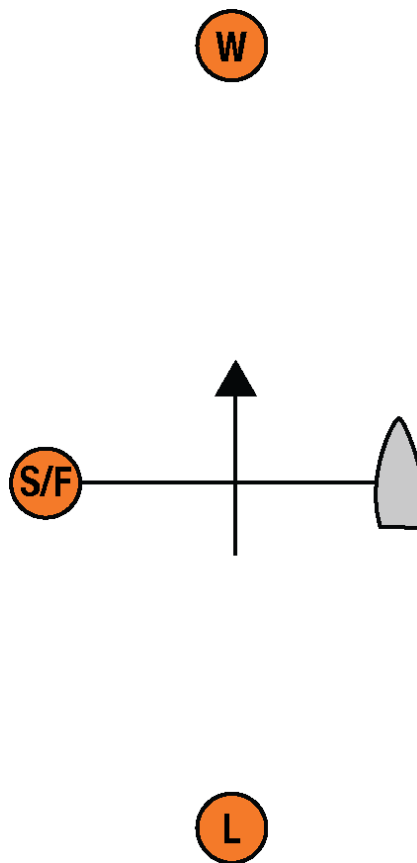

Totally Dinghy Regatta

September 30, 2023

Attachment B

RICHMOND
YACHT CLUB

Potrero Reach/Inside Course

Marks

- W Orange Ball Weather Mark
- L Orange Ball Leeward Mark
- S/F Start / Finish Line Pin

Courses (All marks rounded to port.)

- Course 1 Start - W - L - Finish
- Course 2 Start - W - L - W - L - Finish

The start / finish line is restricted and shall be treated as an obstruction except when starting or finishing.