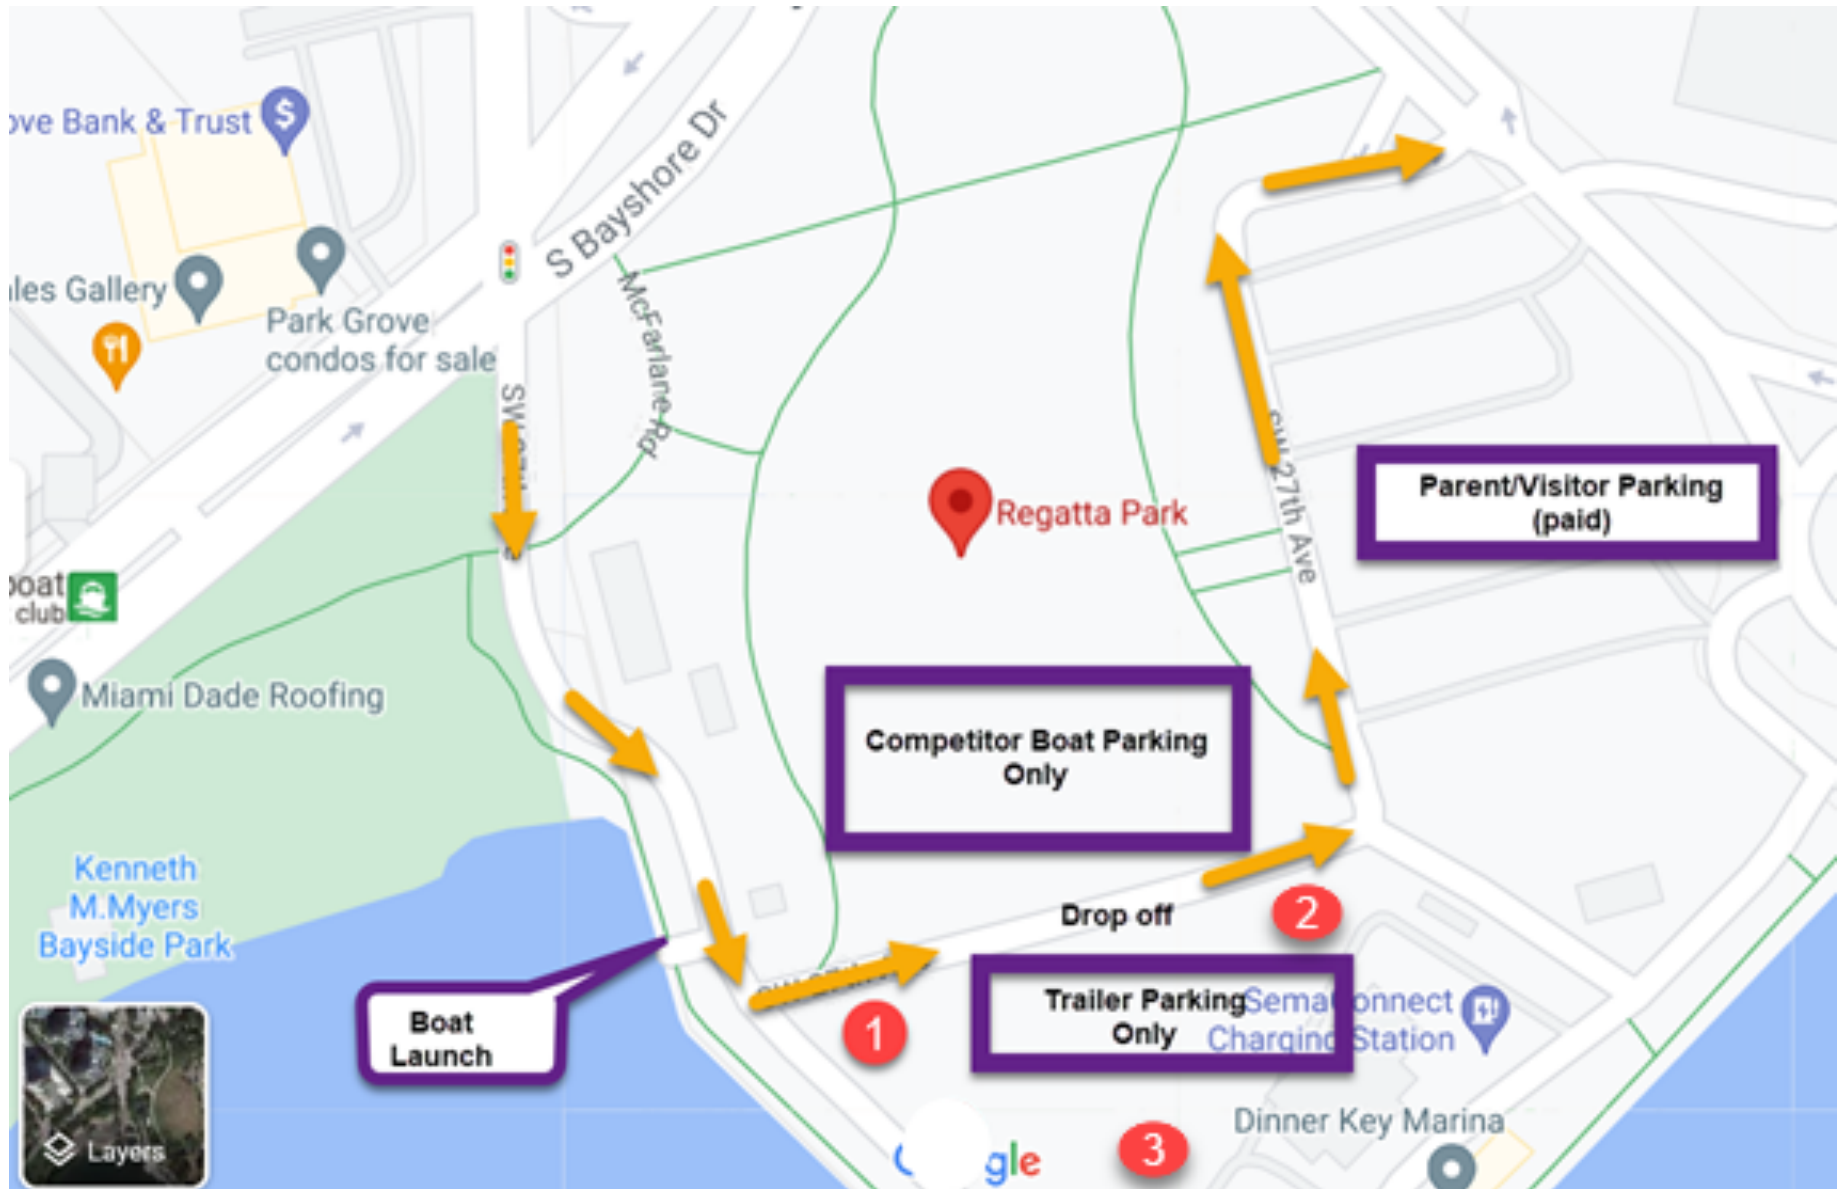

REGATTA PARK MAP

1	Registration Check In
2	Porta Potties
3	Vendor Trailers
Unload competitor boats and park trailer in designated spaces. No parent/visitor parking in either area.	
Race Day Launch Instructions	
<ul style="list-style-type: none"> • All competitors to remain in their spots until called to launch. No exceptions. • Launching volunteers will assist you down the ramp, and hold the boat in the water for you to board. Once onboard, sail away for next sailor to launch before putting in your dagger board. 	
End of Race Docking	
<ul style="list-style-type: none"> • Volunteers will be there to help you dock. Every effort will be made to match dolly to number and fleet however, if the wrong dolly is used, it will be changed the last day of racing. • One fleet should return to dock at a time. Be Patient. Do not crowd dock or run into other boats. Boats that cause damage to other boats will be held responsible for said damages. 	

Regatta Park Address: 3500 Pan American Drive, Miami, FL 33133.