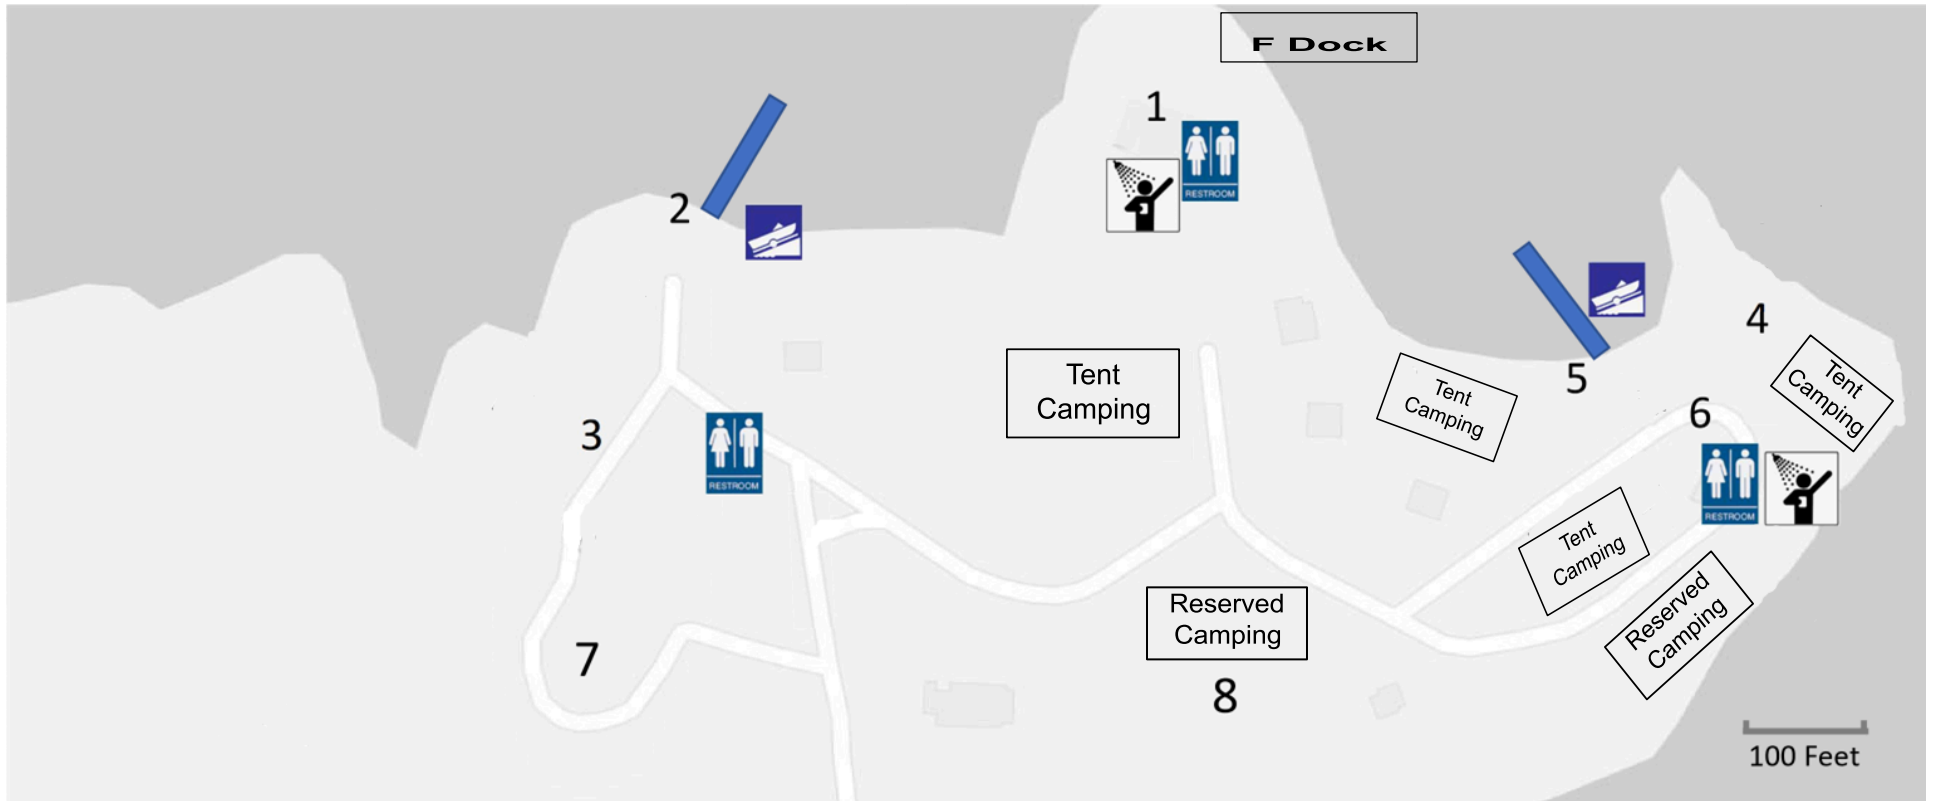

Augusta Sailing Club – Welcome to the 2024 O’pen Skiff North Americans

1. Clubhouse – Check-in, shirt pickup, meals, awards, ice, restrooms, showers, grills
2. West Courtesy Dock - Ramps for launching coach boats
3. Boat Staging
4. East Point Beach – Launching of Open Skiffs
5. East Point Ramp
6. East Point/Junior Pavilion - Showers, restrooms, ice
7. Upper Dry Storage - Coach boat trailers
8. BoneYard - Coach boat trailer overflow