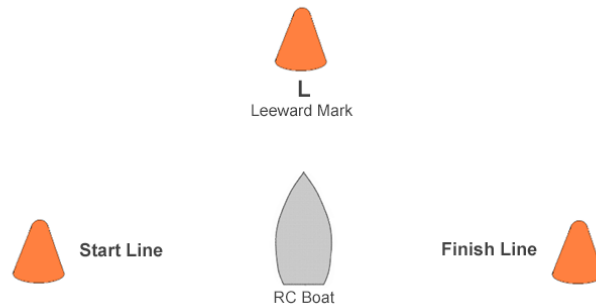

Great Pumpkin Regatta

Saturday October 28, 2023

RICHMOND
YACHT CLUB

Fleet Racing - Attachment B Amendment 1

Olympic Circle and Southampton Course Sheet

Marks

W	Weather Mark
L	Leeward Mark
O	Offset Mark

Courses (All marks rounded to port.)

Course 1	W - O - Finish
Course 2	W - O - L - W - O - Finish