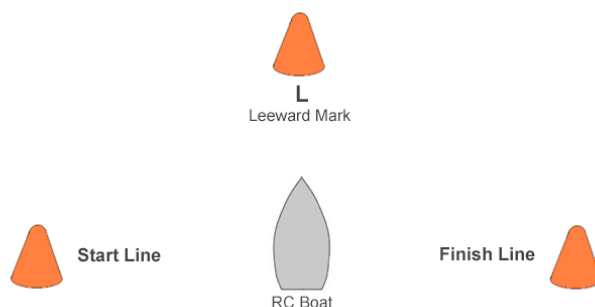

Great Pumpkin Regatta

Saturday October 28, 2023

RICHMOND
YACHT CLUB

Fleet Racing - Attachment C

Amendment 1

Deepwater Course Sheet

Marks

W Weather Mark
O Offset Mark

Courses (All marks rounded to port.)

- Course 1 Start - W - O - Finish
- Course 2 Start - YRA mark 8 (R"4" FI 4s - 1 nm east of point Blunt) - Finish
- Course 3 Start - YRA mark 24 (R "6" FI 4s bell - 1.1 NM E of Quarry Point) - Finish
- Course 4 Start - YRA mark 12 (G "1" FI G 4s - Little Harding Rock) - Finish
- Course 5 Start - YRA mark 7 (R "2" FI 6s - 1 NM NW of Treasure Island) - Finish
- Course 6 Start - YRA mark NR12 (R 12 FI R2.5s) - Finish
- Course 7 Start - YRA mark NR 14 (R "14" FI 4s) - Finish
- Course 8 Start W Or "2" FI 4s Priv (1/4 mile west of Entrance channel to point Potrero Reach) - Finish