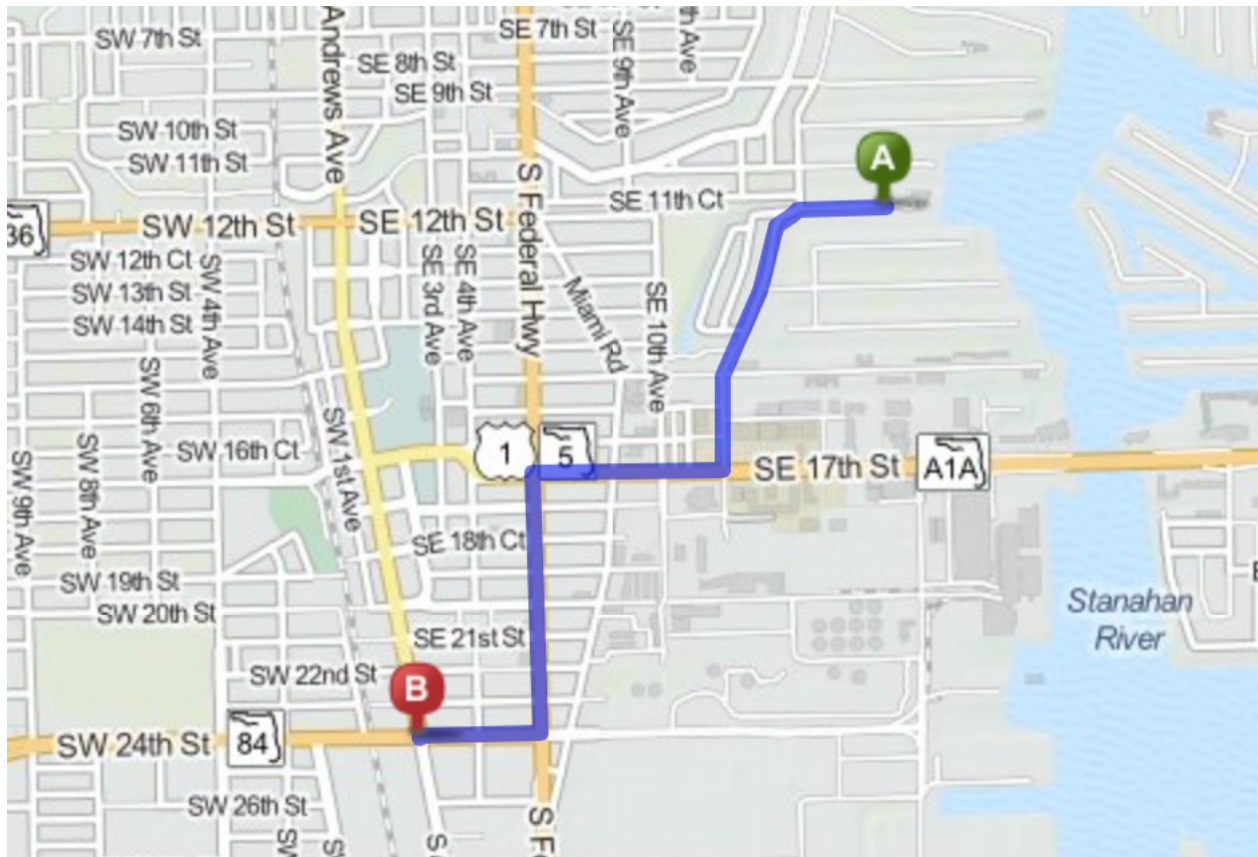

## TRAILER PARKING FOR LYC REGATTAS (South Side of the West Marine Parking Lot)

Lauderdale Yacht Club  
1725 SE 12th Street  
Fort Lauderdale FL

West Marine  
2401 South Andrews  
Fort Lauderdale FL

### **DIRECTIONS FROM LYC TO WEST MARINE**

South on Cordova Rd to 17th Street  
West on 17th Street to Federal Hwy  
South on Federal Hwy to 84  
West on 84 to West Marine

**PARK ON THE SOUTH SIDE ONLY AND KEEP THE LOADING AREAS CLEAR**