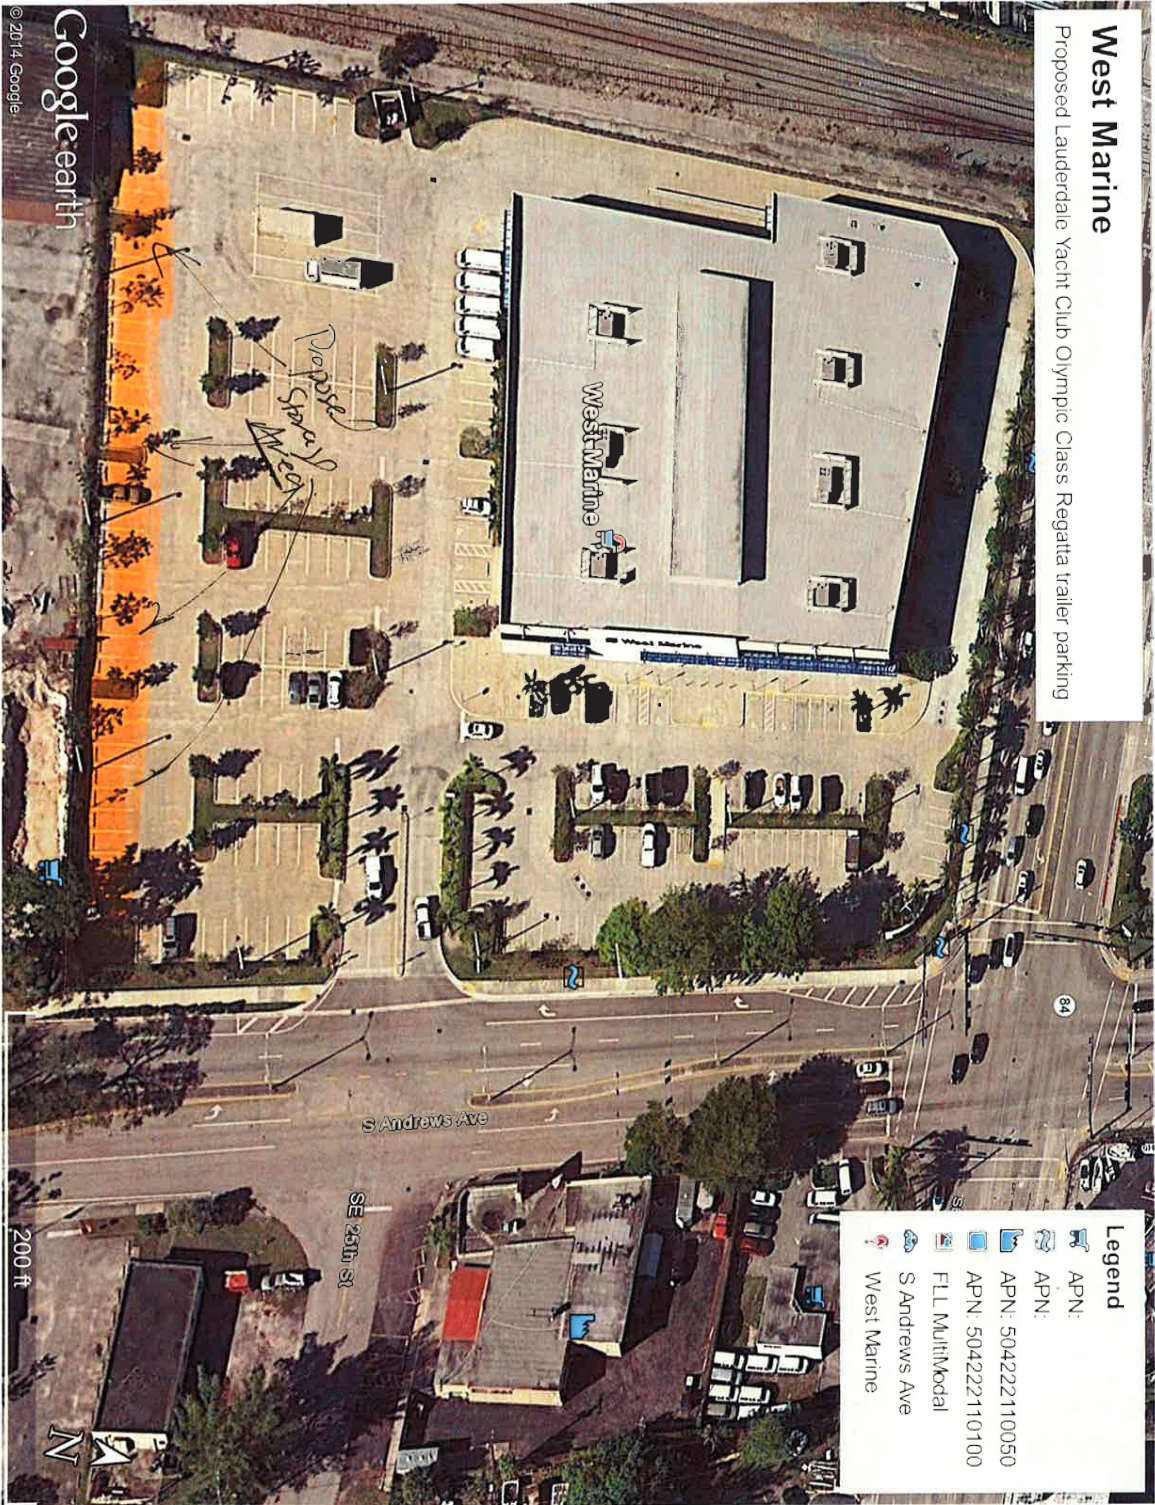

## TRAILER PARKING FOR LYC REGATTAS (South Side of the West Marine Parking Lot)

Lauderdale Yacht Club  
1725 SE 12th Street  
Fort Lauderdale FL

West Marine  
2401 South Andrews  
Fort Lauderdale FL

### **DIRECTIONS FROM LYC TO WEST MARINE**

South on Cordova Rd to 17th Street  
West on 17th Street to Federal Hwy  
South on Federal Hwy to 84  
West on 84 to West Marine

**PARK ON THE SOUTH SIDE ONLY AND KEEP THE LOADING AREAS CLEAR**