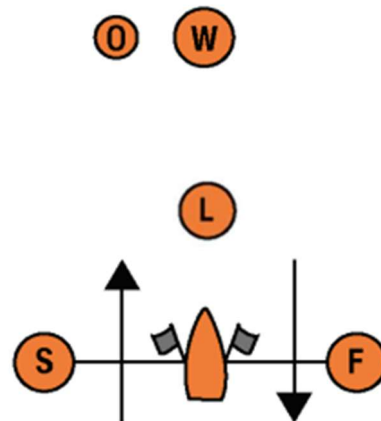

Big Daddy – Fleet Race

Saturday, March 9, 2024

Attachment B

RICHMOND
YACHT CLUB

Deepwater Course Sheet

Courses 1 - 2 (All marks rounded to port.)

- 1 Start - W - O - Finish
- 2 Start - W - O - L - W - O - Finish

Marks

- W** Weather Mark
- O** Offset Mark
- S** Start Pin
- F** Finish Pin

Courses 3 - 7

- 3 Start - YRA mark 8 (R "4" Fl 4s - 1 nm east of point Blunt) - Finish
- 4 Start - YRA mark 24 (R "6" Fl 4s bell - 1.1 NM E of Quarry Point) - Finish
- 5 Start - YRA mark 12 (G "1" Fl G 4s - Little Harding Rock) - Finish
- 6 Start - YRA mark 7 (R "2" Fl 6s - 1 NM NW of Treasure Island) - Finish
- 7 To be determined on the water.

Marks

- W** Weather Mark
- S** Start Pin
- F** Finish Pin