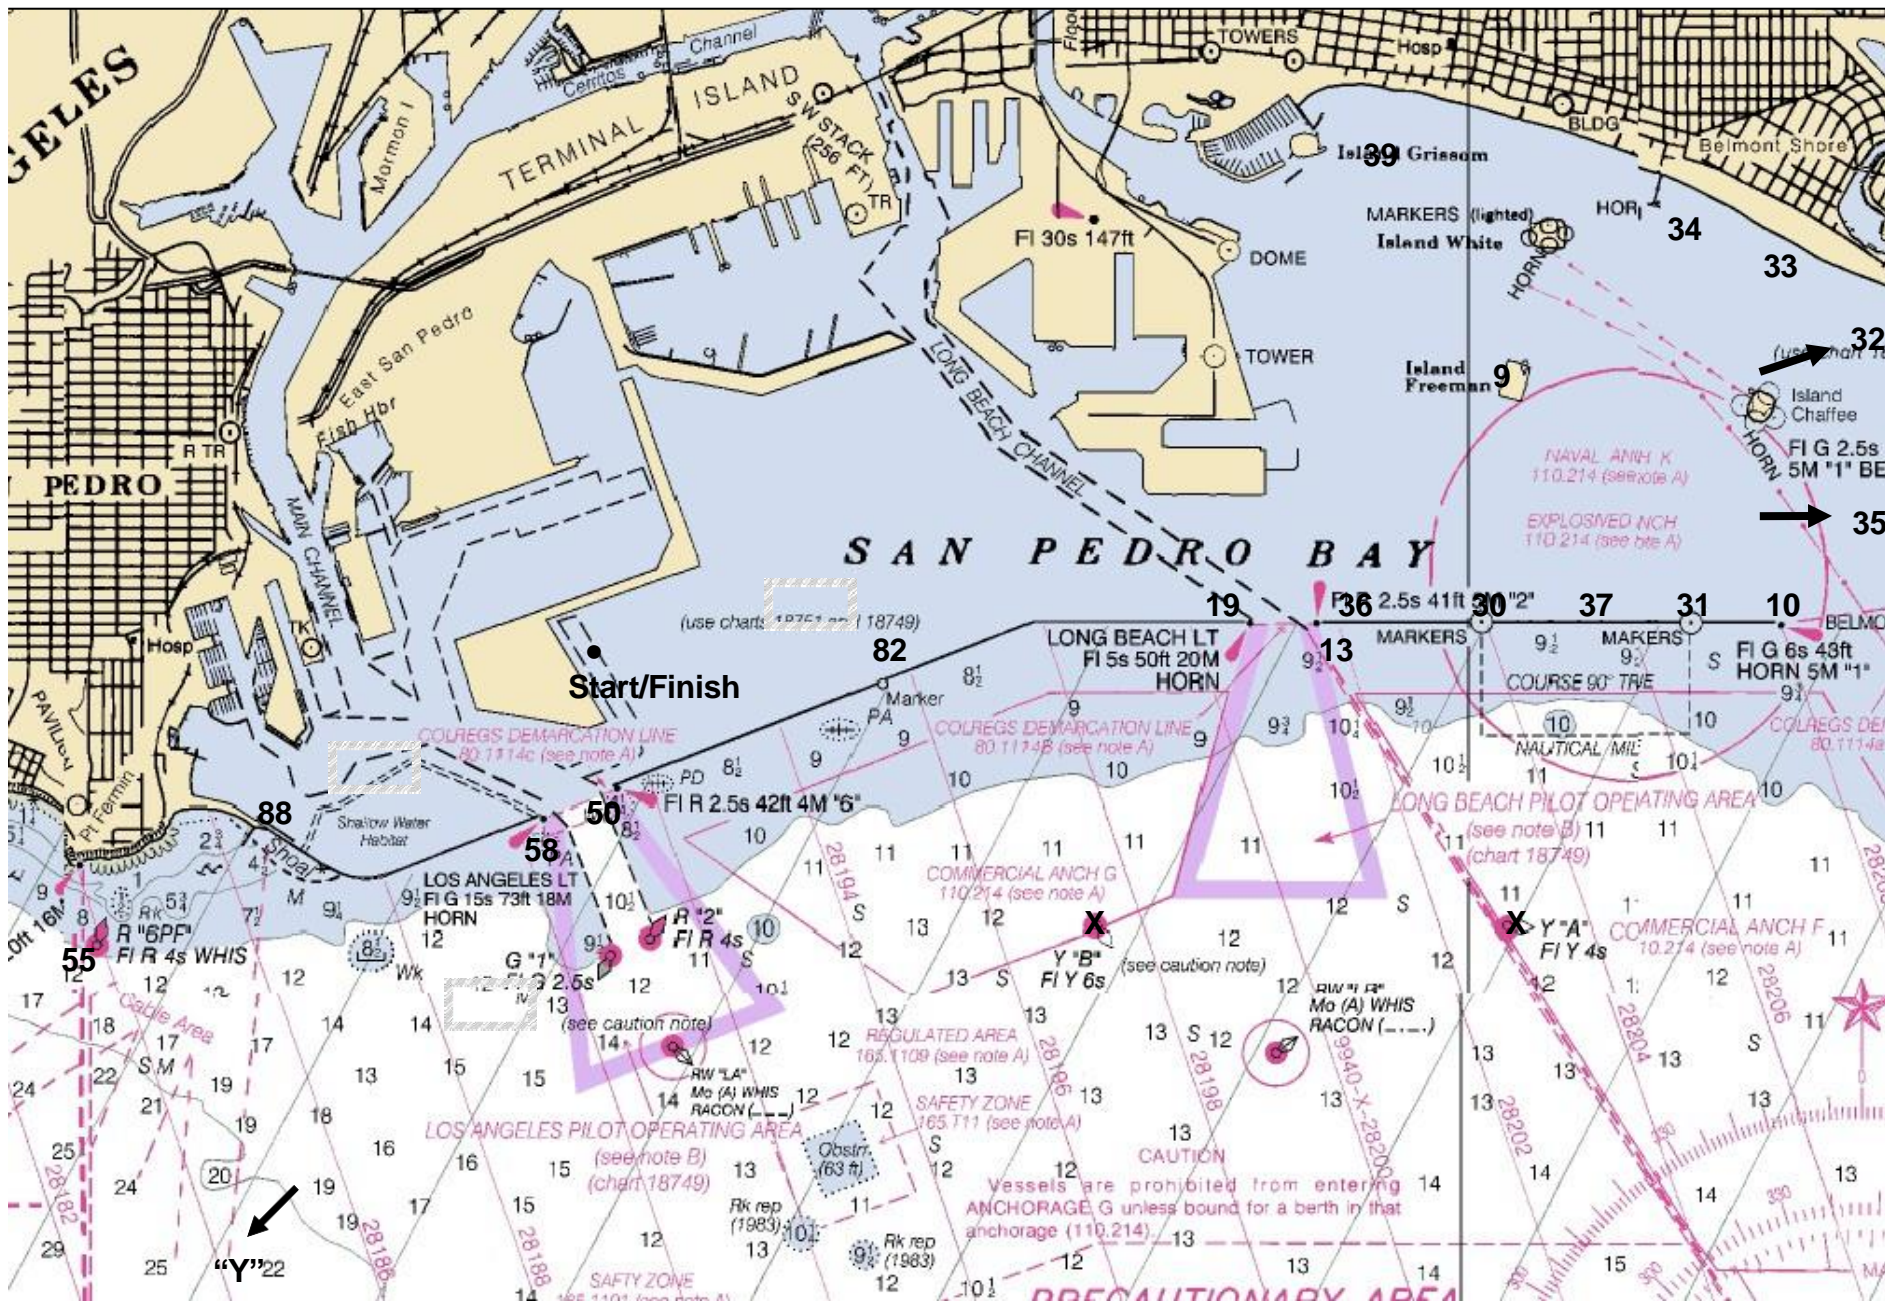

LOS ANGELES YACHT CLUB revised RACE  
COURSE CHART NO. 2024-G

NOT TO BE USED FOR NAVIGATION

1/30/2024