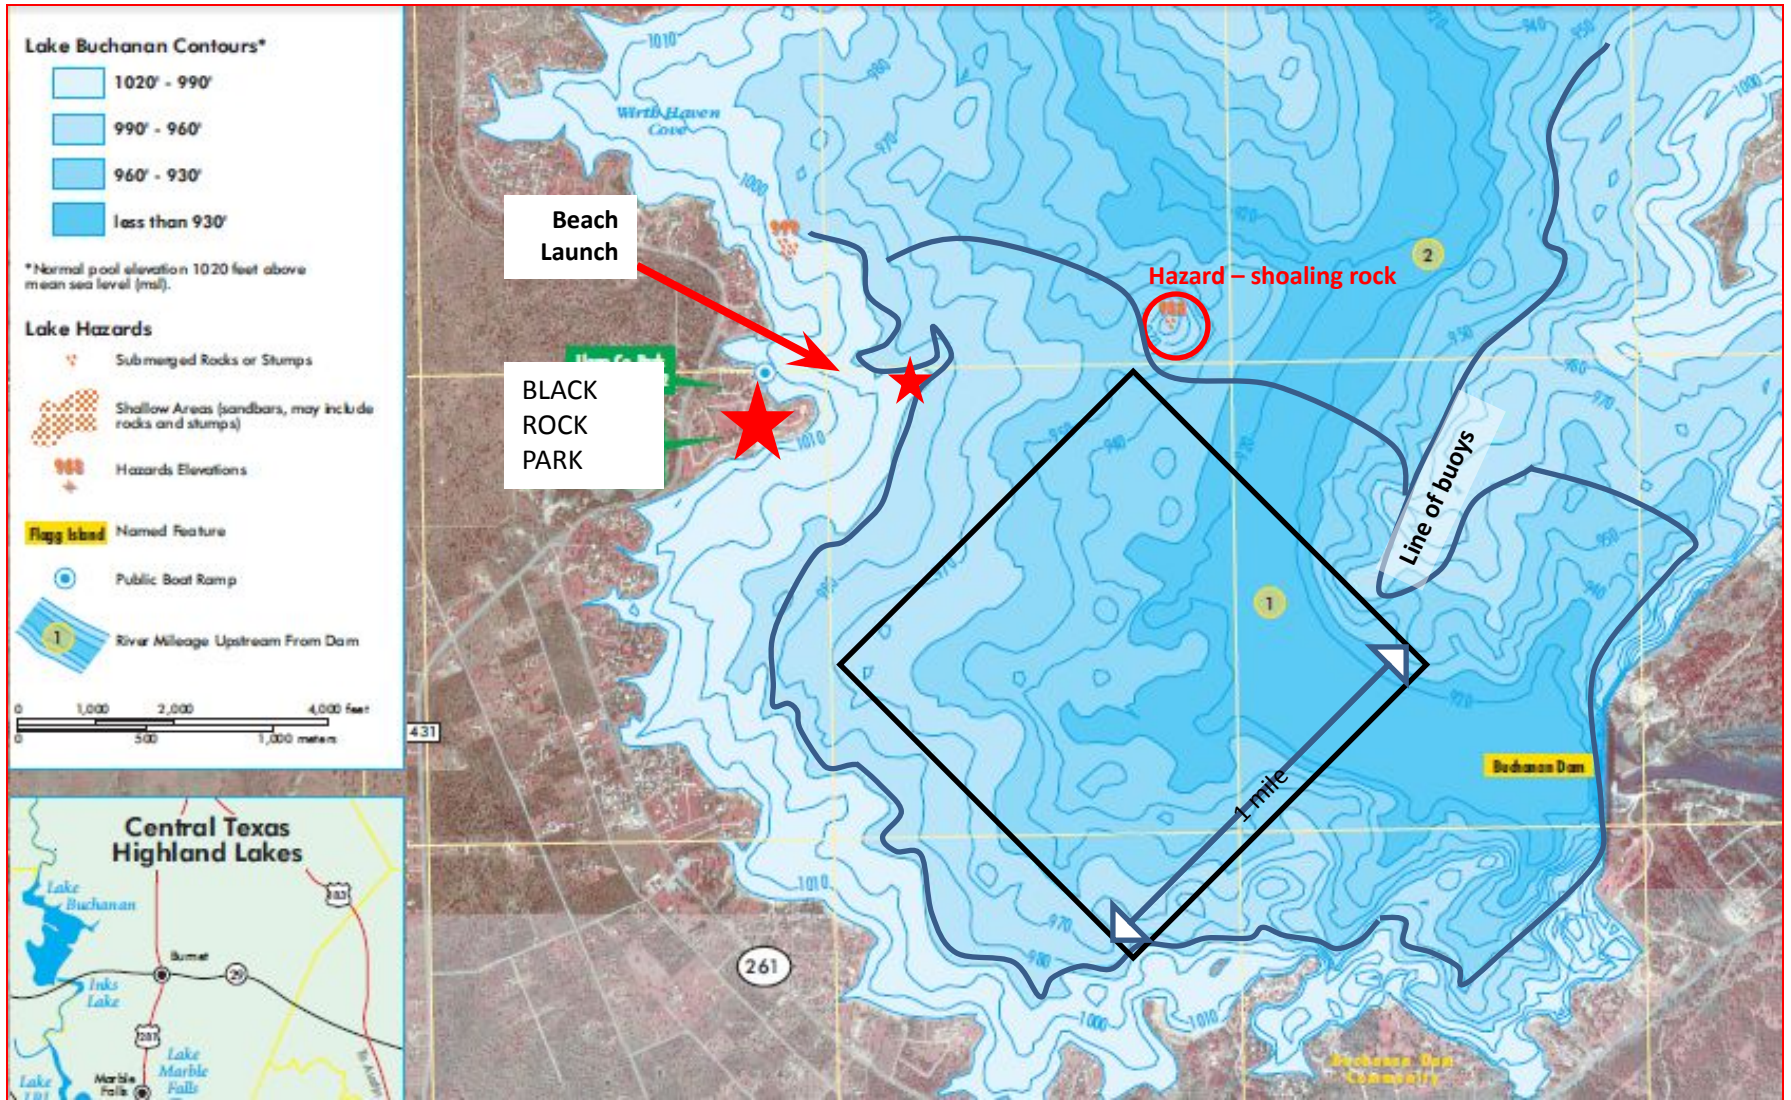

# Approximate Racing Area diagram - contours

# Approximate Racing Area diagram – satellite

Beach Launching Area ★ exit Black Rock take right, then into Llano County Park (free)  
You do not need 4WD. You should use beach wheels.

We could leave the RC boat/chase boats here ★ for overnight, after launching elsewhere.

Black Rock Park  
entrance =  
\$10/day or  
camping fee

Cabin 041= Regatta HQ Saturday

## Motorboat Launching Area diagram : “Edgewater Resort”

You do not need 4WD to drop in, you may need it to pull the boat out.  
We could leave the RC boat/chase boats near Black Rock for overnight, after launching elsewhere.