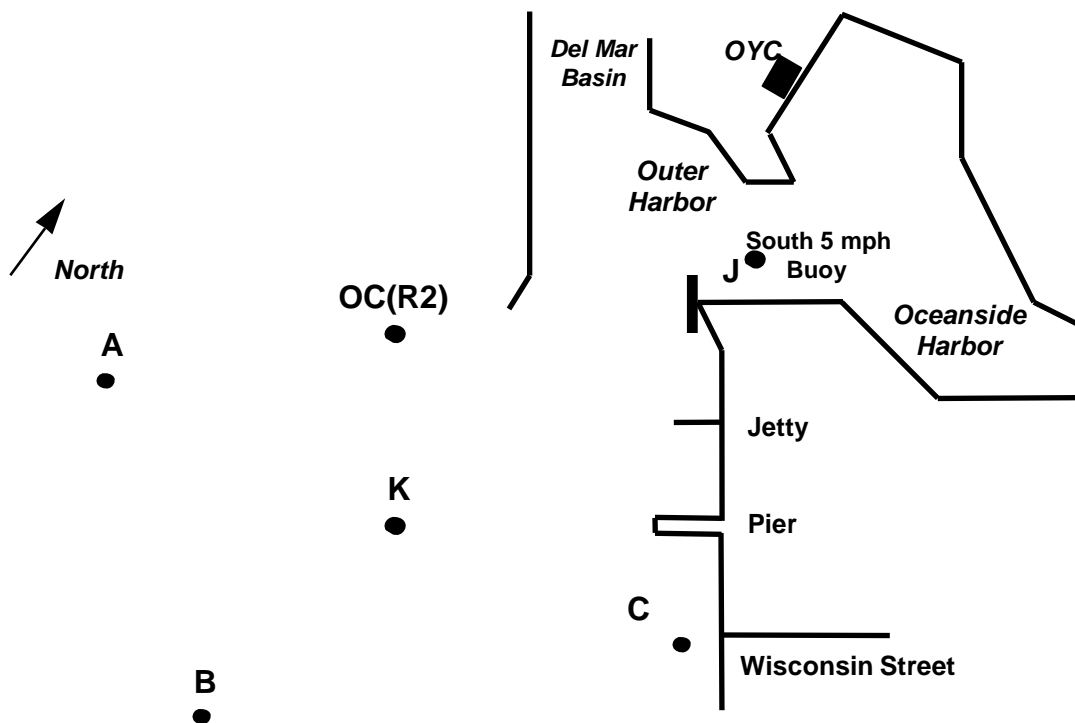

## OYC Charity Regatta Course Chart Attachment 2

Course	Length	Marks	Course	Length	Marks	Course	Length	Marks
1	2.08	A	9	6.72	A B C K A	17	5.32	B OC B
2	4.16	A Ks A	10	8.72	A B C A Ks C	18	6.51	B C OC B
3	4.08	A C	11	8.72	A C A B C	19	6.51	Bs OCs Cs Bs
4	4.08	A Ks C	12	10.8	A C A B C K A	20	8.79	Bs OC A Ks C OC
5	8.16	A C K A C	13	1.56	B	21	8.75	B C OC B OC
6	3.1	A B	14	3.12	B Ks B	22	4.56	OC Ks OC
7	4.64	A Bs As	15	3.8	Bs OC	23	3.89	OCs Cs
8	4.64	A B C	16	4.2	B C Bs	24	7.23	OC B C OC

**Start at RC Boat, finish at "K". Length shown is for start and finish at "K".  
Leave all marks to port unless shown with subscript "s".**

OC	N33° W117°	12.122' 24.493'
A	N33° W117°	11.119' 25.297'
B	N33° W117°	10.262' 24.156'
C	N33° W117°	11.023' 22.871'
K	N33° W117°	11.039' 24.064'

	A	B	C	K	OC
A		132 / 1.28	93 / 2.04	94 / 1.04	34 / 1.20
B	312 / 1.28		55 / 1.32	6 / .78	351 / 1.88
C	273 / 2.04	235 / 1.32		271 / 1.0	309 / 1.75
K	274 / 1.04	186 / .78	91 / 1.0		342 / 1.14
OC	214 / 1.20	171 / 1.88	129 / 1.75	162 / 1.14	

**Degrees Magnetic / Headings Are Approximate**  
Verified May 10, 2023