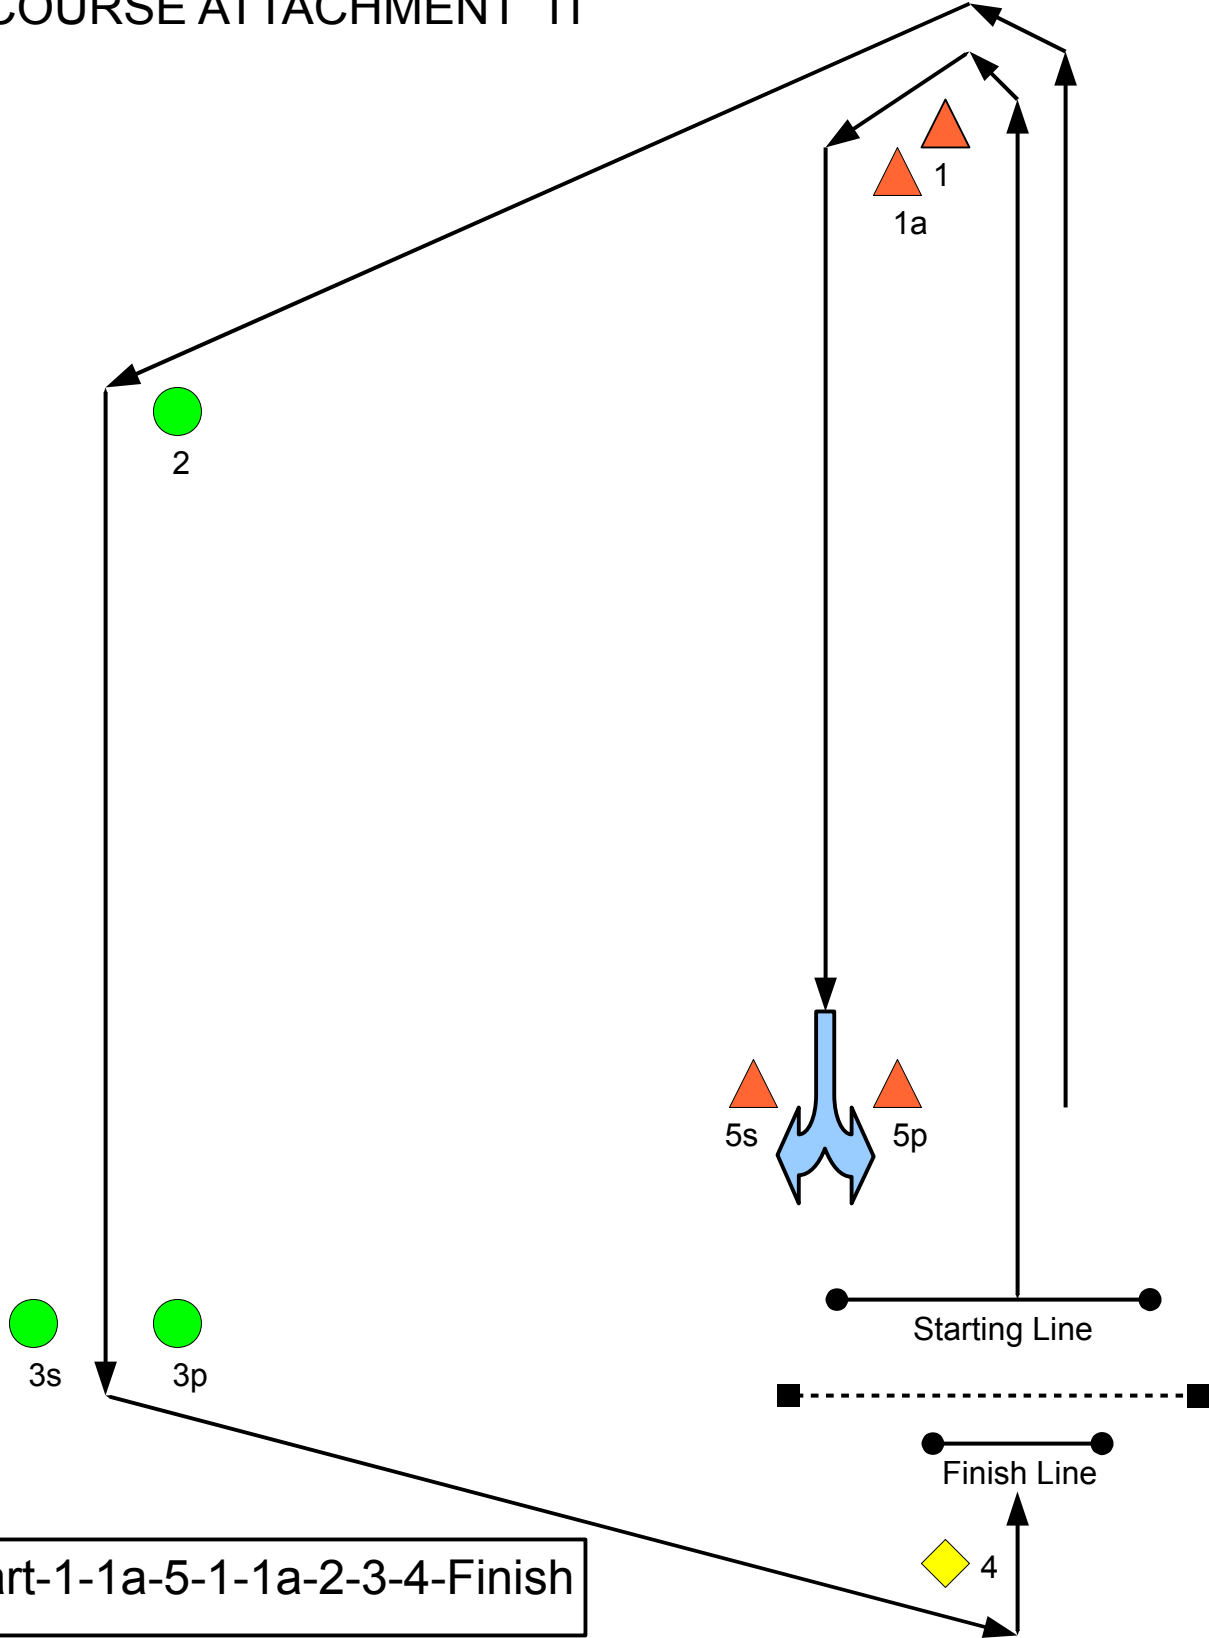

2012 C420 NA CHAMPIONSHIP
COURSE ATTACHMENT "IT"

Start-1-1a-5-1-1a-2-3-4-Finish