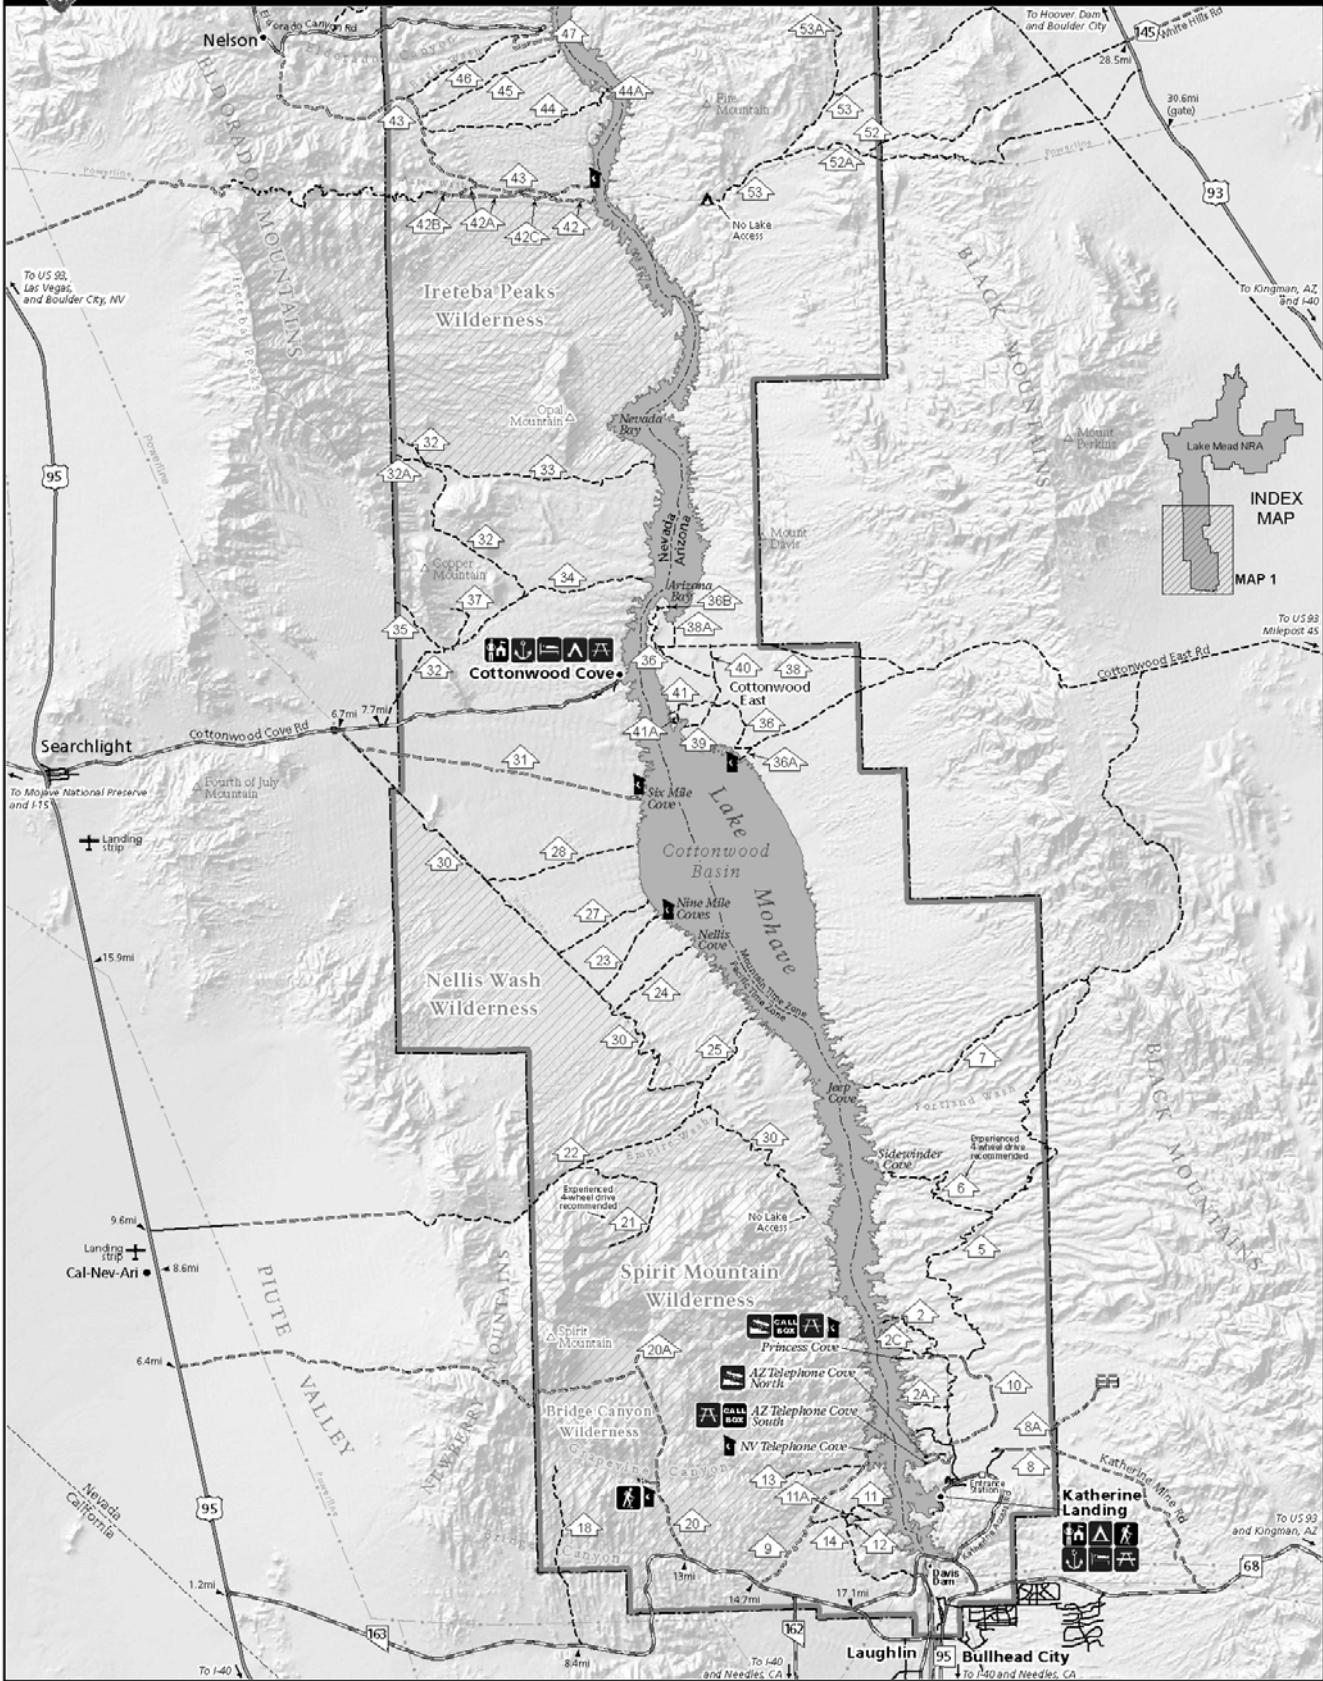

Lake Mead National Recreation Area

National Park Service
U.S. Department of the Interior

Lake Mohave South Approved Backcountry Roads (Map 1)

- | | | | |
|---|-------------------|--|------------------------------|
| Ranger station | Hiking trail | Campground (sanitary disposal station) | Primitive camping (no water) |
| Marina (launch ramp, picnic, store, restrooms, food, boat rental) | Picnic area | Emergency call box | Mile marker |
| Boat launch | Lodging | Backcountry toilet | Powerline |
| US route | Secondary highway | Paved road | Lake Mead NRA boundary |
| Maintained unpaved road | 4WD road | Hiking trail | |