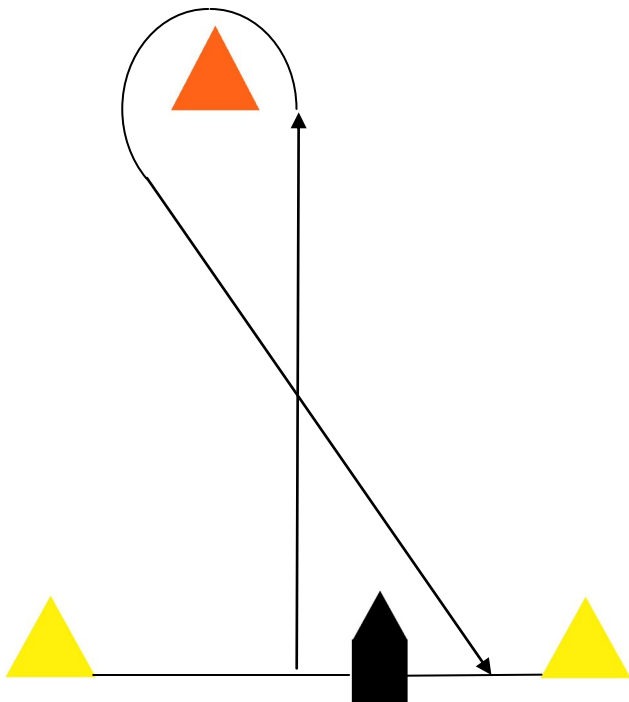

Edgewater Yacht Club—Set Mark Course

COURSE "A"

J/70 Only: Mark 1
Yellow Cylinder

COURSE "B"

COURSE "C"

COURSE "D"