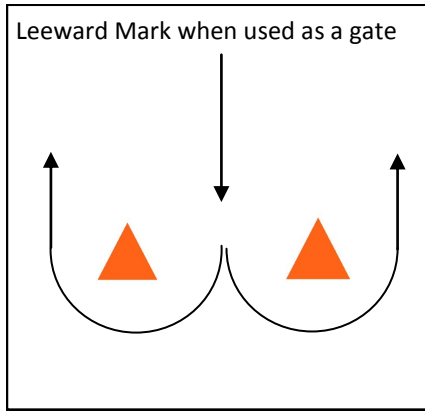

Edgewater Yacht Club—Set Mark Course

COURSE "A"

J/70 Only: Mark 1
Yellow Cylinder

COURSE "B"

COURSE "C"

COURSE "D"