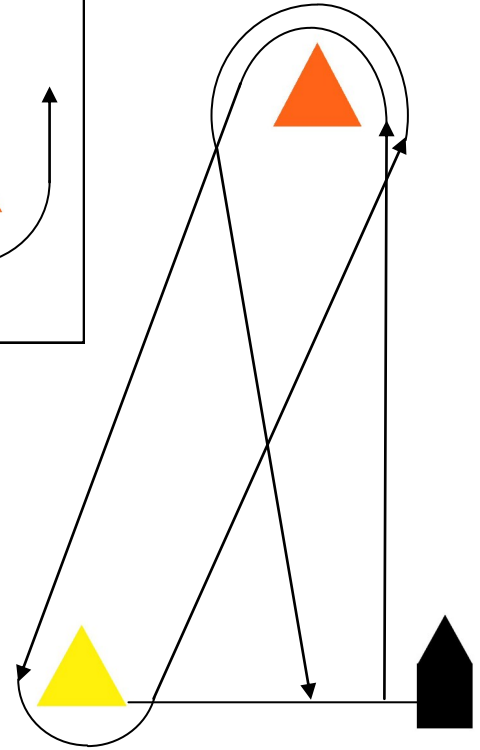

Edgewater Yacht Club—Set Mark Course

COURSE "A"

J/70 Only: Mark 1
Yellow Cylinder

COURSE "B"

COURSE "C"

COURSE "D"