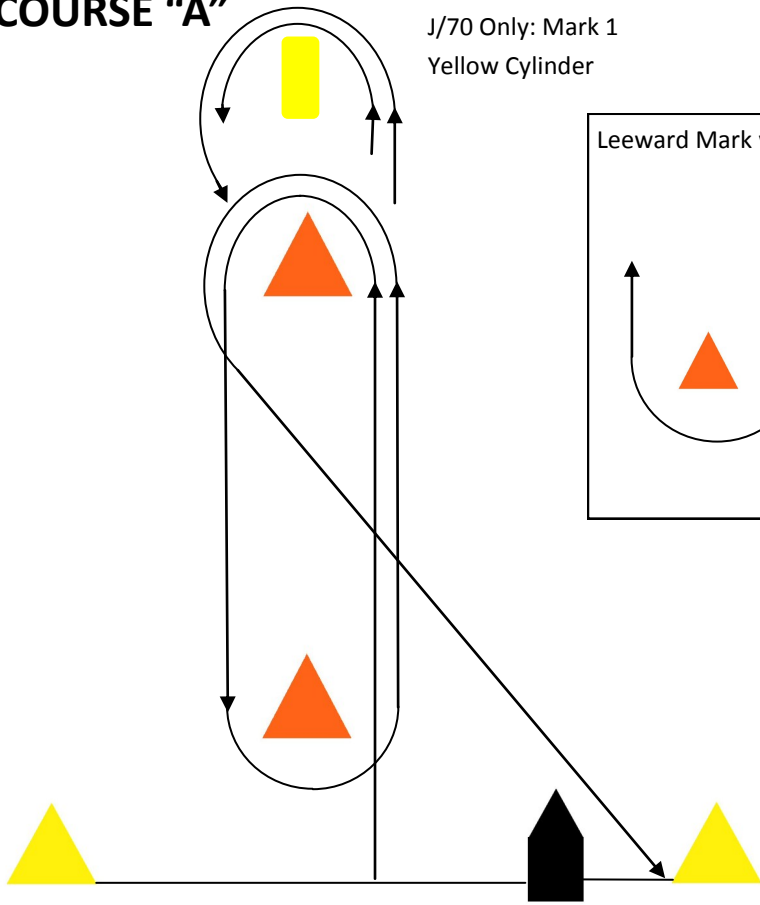

Edgewater Yacht Club—Set Mark Course

COURSE "A"

J/70 Only: Mark 1
Yellow Cylinder

COURSE "B"

COURSE "C"

COURSE "D"