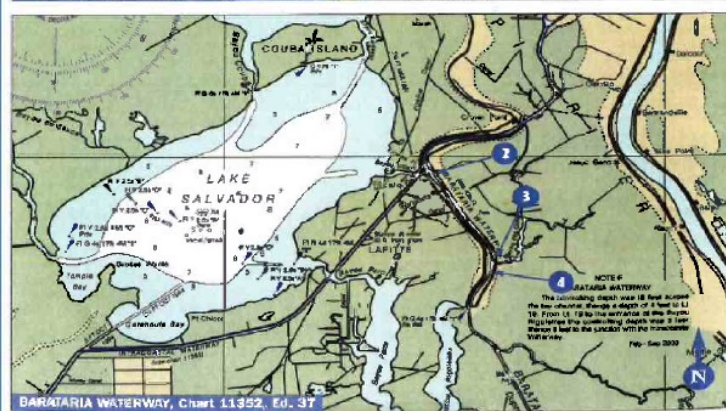

MORGAN CITY

GRAND ISLE

New Orleans to Freeport

New Orleans Area

BARATARIA WATERWAY	Dockage	Supplies	Services
1. Pirates Cove Marina	985 787-8880	15	CD BNS
2. Piering Canal Stone	504-689-3957	30	CD BNS
3. Laidre C-Way Marina	504-689-9138	60 71	CD BNS
4. Laidre Harbor Marina	504-689-2013	85 90	CD BNS

MISSISSIPPI RIVER DELTA