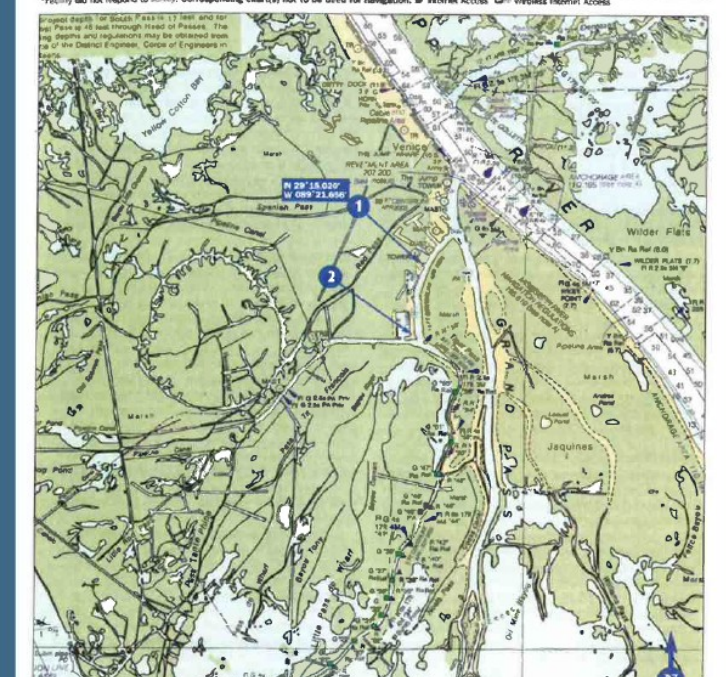

MORGAN CITY

GRAND ISLE

New Orleans to Freeport

New Orleans Area

BARATARIA WATERWAY	Dockage	Supplies	Services
1. Pirates Cove Marina	985 787-8880	15	CD BNS
2. Piering Canal Stone	504-689-3957	30	CD BNS
3. Laidre C-Way Marina	504-689-9138	60 71	CD BNS
4. Laidre Harbor Marina	504-689-2013	85 90	CD BNS

VENICE/ MISSISSIPPI RIVER

Mississippi River to Venice

MISSISSIPPI RIVER TO VENICE	Dockage	Supplies	Services
1. Coverts One Marine Inc. Co	985-534-9299	120 18	40/180 BNS (1) CD GMS HP
2. Venon Marina Co	985-534-9357	100 16	30/110 BNS (1) CD GMS HP

MISSISSIPPI RIVER DELTA