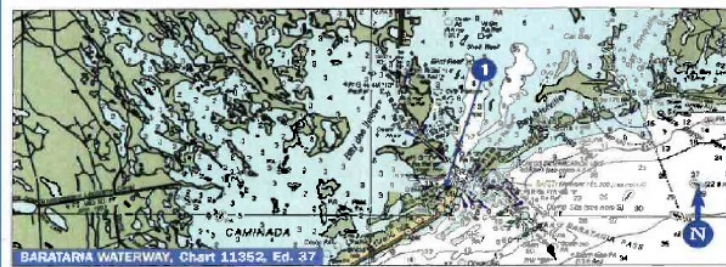

MORGAN CITY

GRAND ISLE

New Orleans to Freeport

New Orleans Area

BARATARIA WATERWAY	Dockage	Supplies	Services
1. Pirates Cove Marina	985 787-8880	15	CD BNS
2. Piering Canal Stone	504-689-3957	30	CD BNS
3. Laidre C-Way Marina	504-689-9138	60 71	CD BNS
4. Laidre Harbor Marina	504-689-2013	85 90	CD BNS

MISSISSIPPI RIVER DELTA