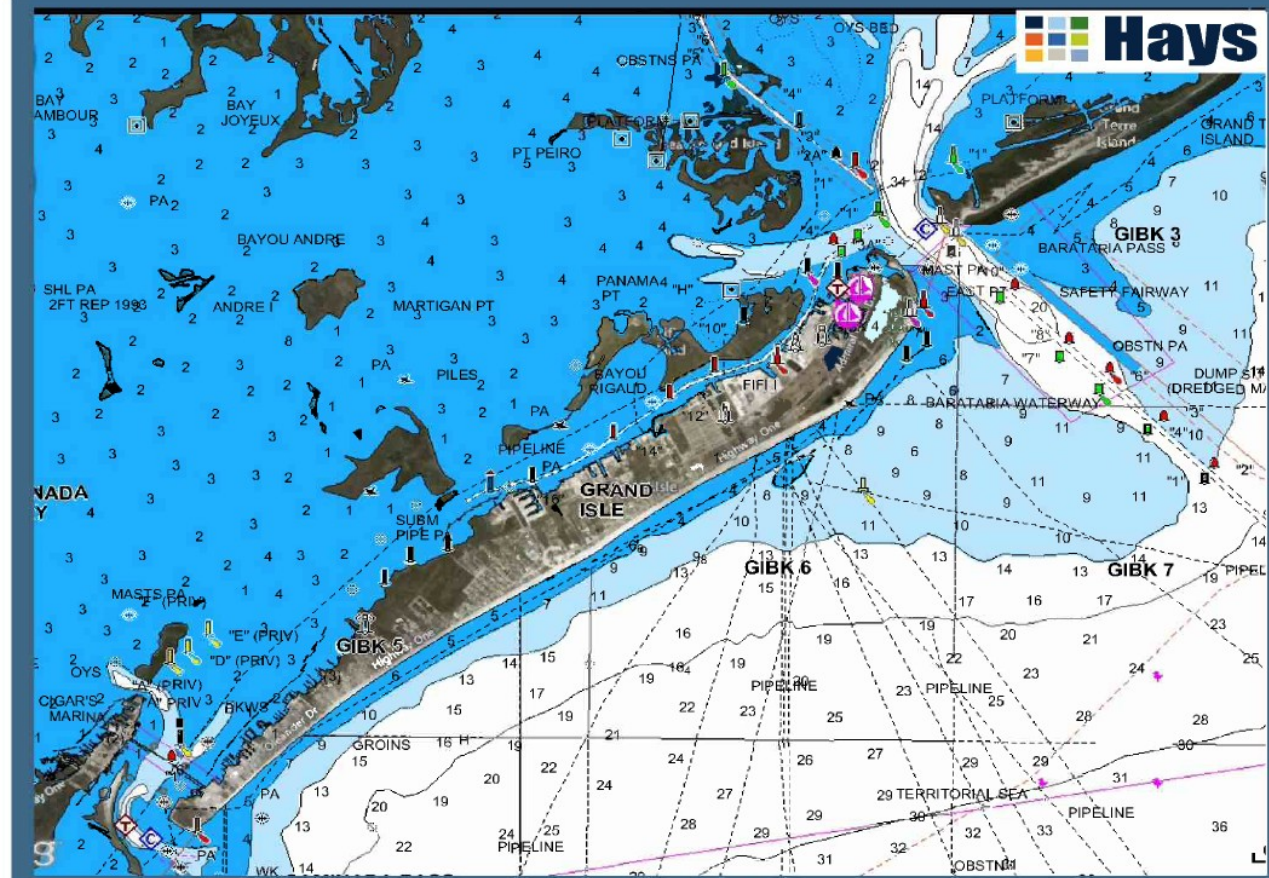

MORGAN CITY

GRAND ISLE

New Orleans to Freeport

New Orleans Area

BARATARIA WATERWAY	Dockage	Supplies	Services
1. Pirates Cove Marina	985 787-8880	15	CD BNS
2. Piering Canal Stone	504-689-3957	30	CD BNS
3. Laidre C-Way Marina	504-689-9138	60 71	CD BNS
4. Laidre Harbor Marina	504-689-2013	85 90	CD BNS

VENICE/ MISSISSIPPI RIVER

Mississippi River to Venice

MISSISSIPPI RIVER TO VENICE	Dockage	Supplies	Services
1. Coverts One Marine Inc. Co	985-534-9299	120 18	40/180 BNS (1) CD GMS HP
2. Venon Marina Co	985-534-9357	100 16	30/110 BNS (1) CD GMS HP

MISSISSIPPI RIVER DELTA