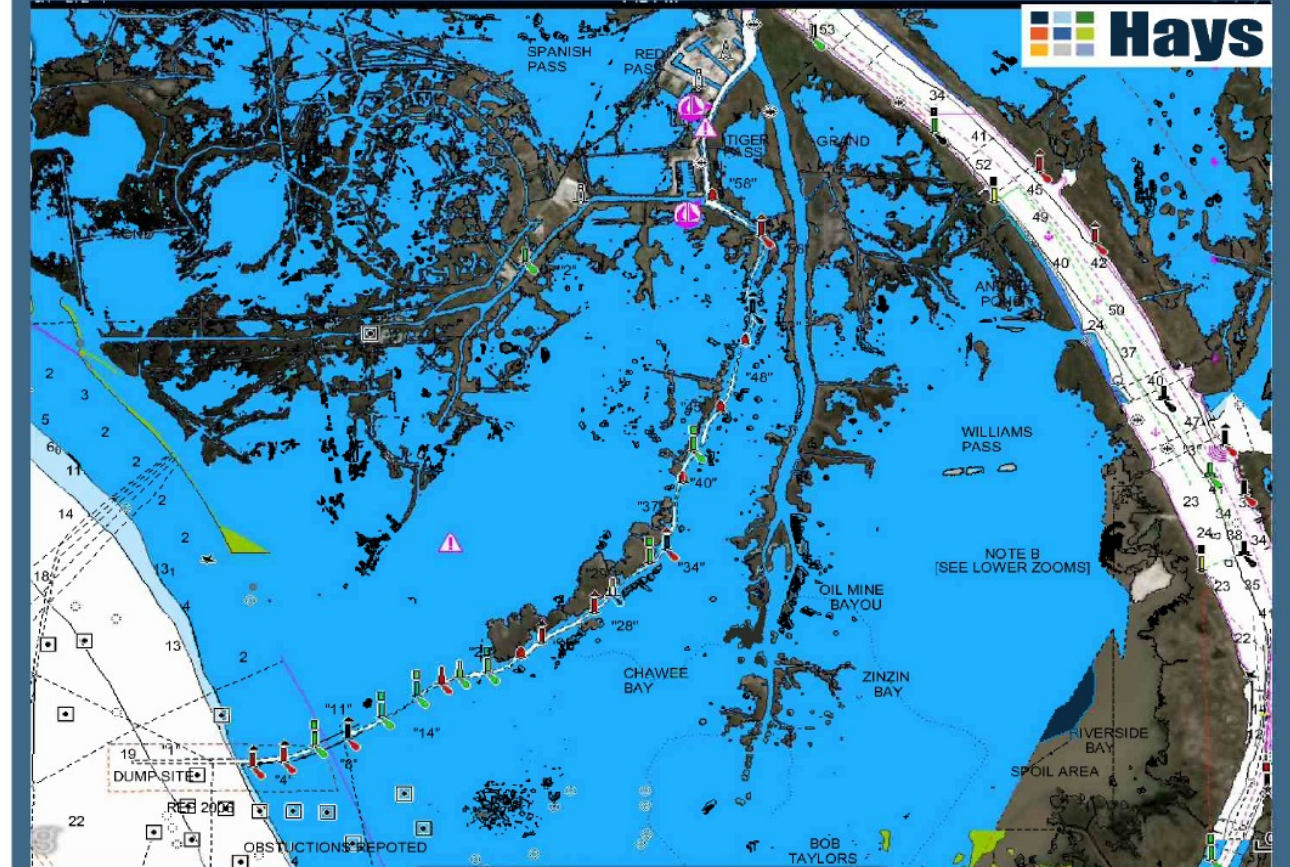

MORGAN CITY

GRAND ISLE

New Orleans to Freeport

New Orleans Area

BARATARIA WATERWAY	Dockage	Supplies	Services
1. Pirates Cove Marina	985 787-8880	15	CD BNS
2. Piering Canal Stone	504-689-3957	30	CD BNS
3. Laidre C-Way Marina	504-689-9138	60 71	CD BNS
4. Laidre Harbor Marina	504-689-2013	85 90	CD BNS

VENICE/ MISSISSIPPI RIVER

Mississippi River to Venice

MISSISSIPPI RIVER TO VENICE	Dockage	Supplies	Services
1. Coverts One Marine Inc. Co	985-534-9299	120 18	40/180 BNS (1) CD GMS HP
2. Venon Marina Co	985-534-9357	100 16	30/110 BNS (1) CD GMS HP

MISSISSIPPI RIVER DELTA