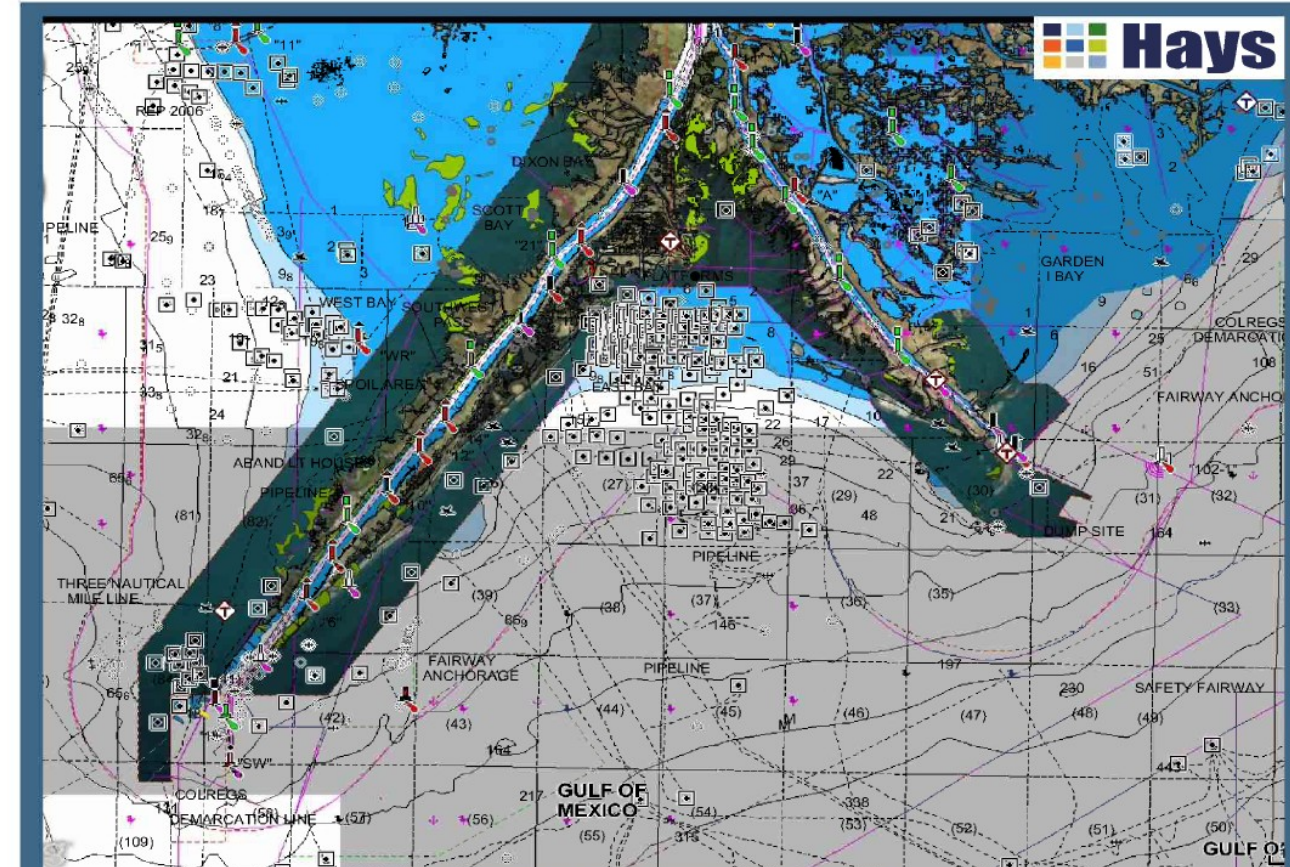

MORGAN CITY

GRAND ISLE

New Orleans to Freeport

New Orleans Area

BARATARIA WATERWAY	Dockage	Supplies	Services
1. Pirates Cove Marina	985 787-8880	15	CD BNS
2. Piering Canal Stone	504-689-3957	30	CD BNS
3. Laidre C-Way Marina	504-689-9138	60 71	CD BNS
4. Laidre Harbor Marina	504-689-2013	85 90	CD BNS

VENICE/ MISSISSIPPI RIVER

Mississippi River to Venice

MISSISSIPPI RIVER TO VENICE	Dockage	Supplies	Services
1. Coverts One Marine Inc. Co	985-534-9299	120 18	40/180 BNS (1) CD GMS HP
2. Venon Marina Co	985-534-9357	100 16	30/110 BNS (1) CD GMS HP

MISSISSIPPI RIVER DELTA