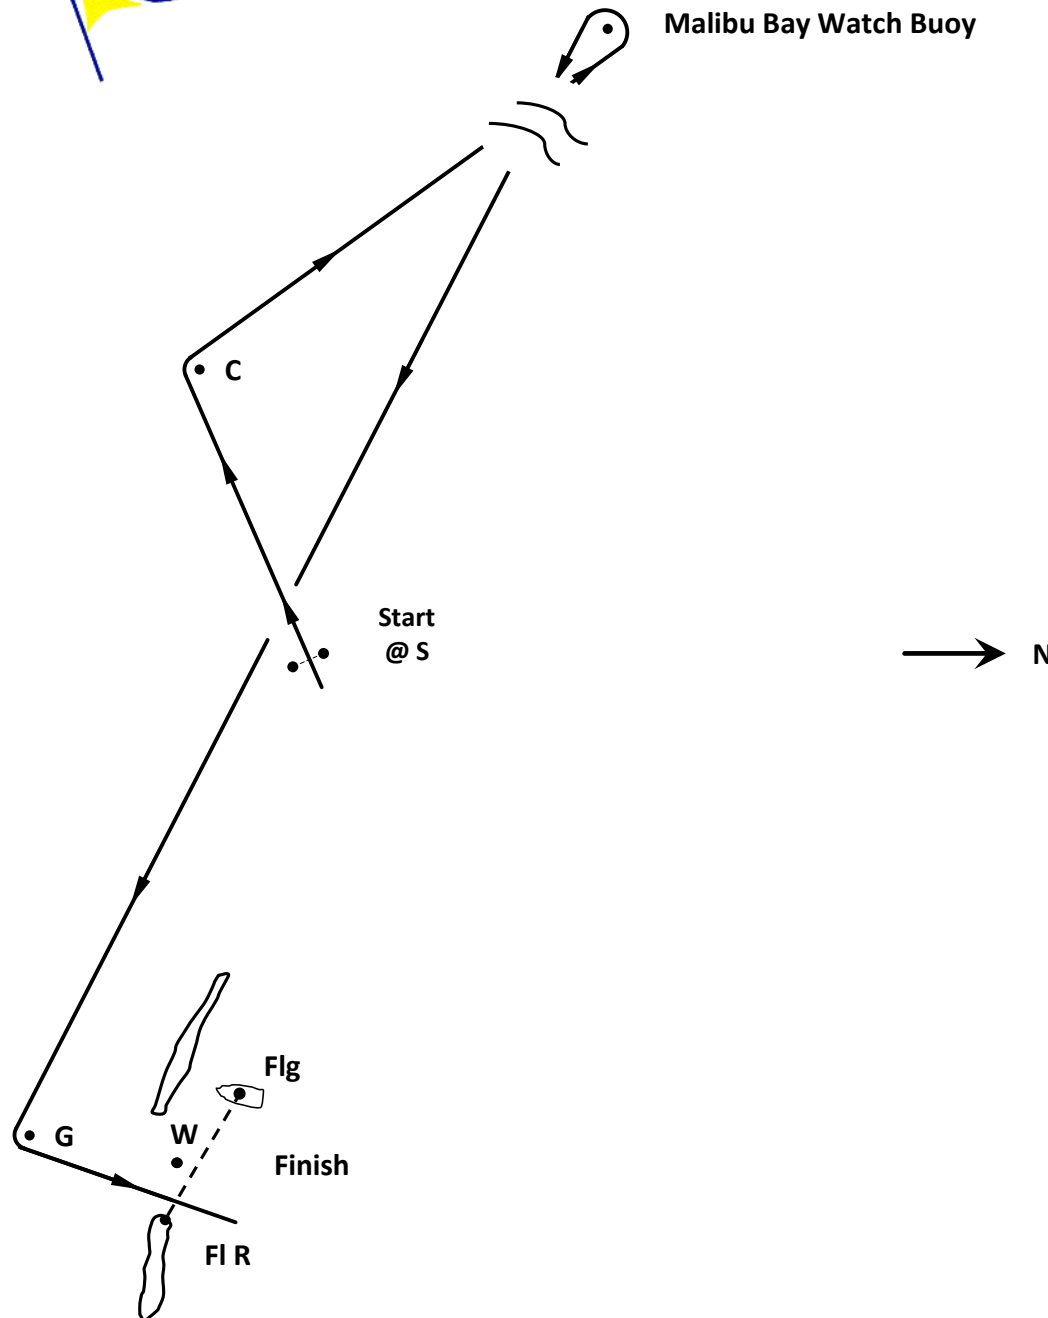

**KHYC 2014 Spinnaker Series  
Race # 3 'Malibu & Return'  
Saturday May 17, 2014  
An ASMBYC High Point Race**

Malibu Bay Watch Buoy

**Course: S-Cs-Malibu-G-W-Finish  
Mark Coordinates per KHYC Mark Guide  
Course Type: Category 3, RLC  
Handicap Distance: 35.5 NM  
TOT Scoring**