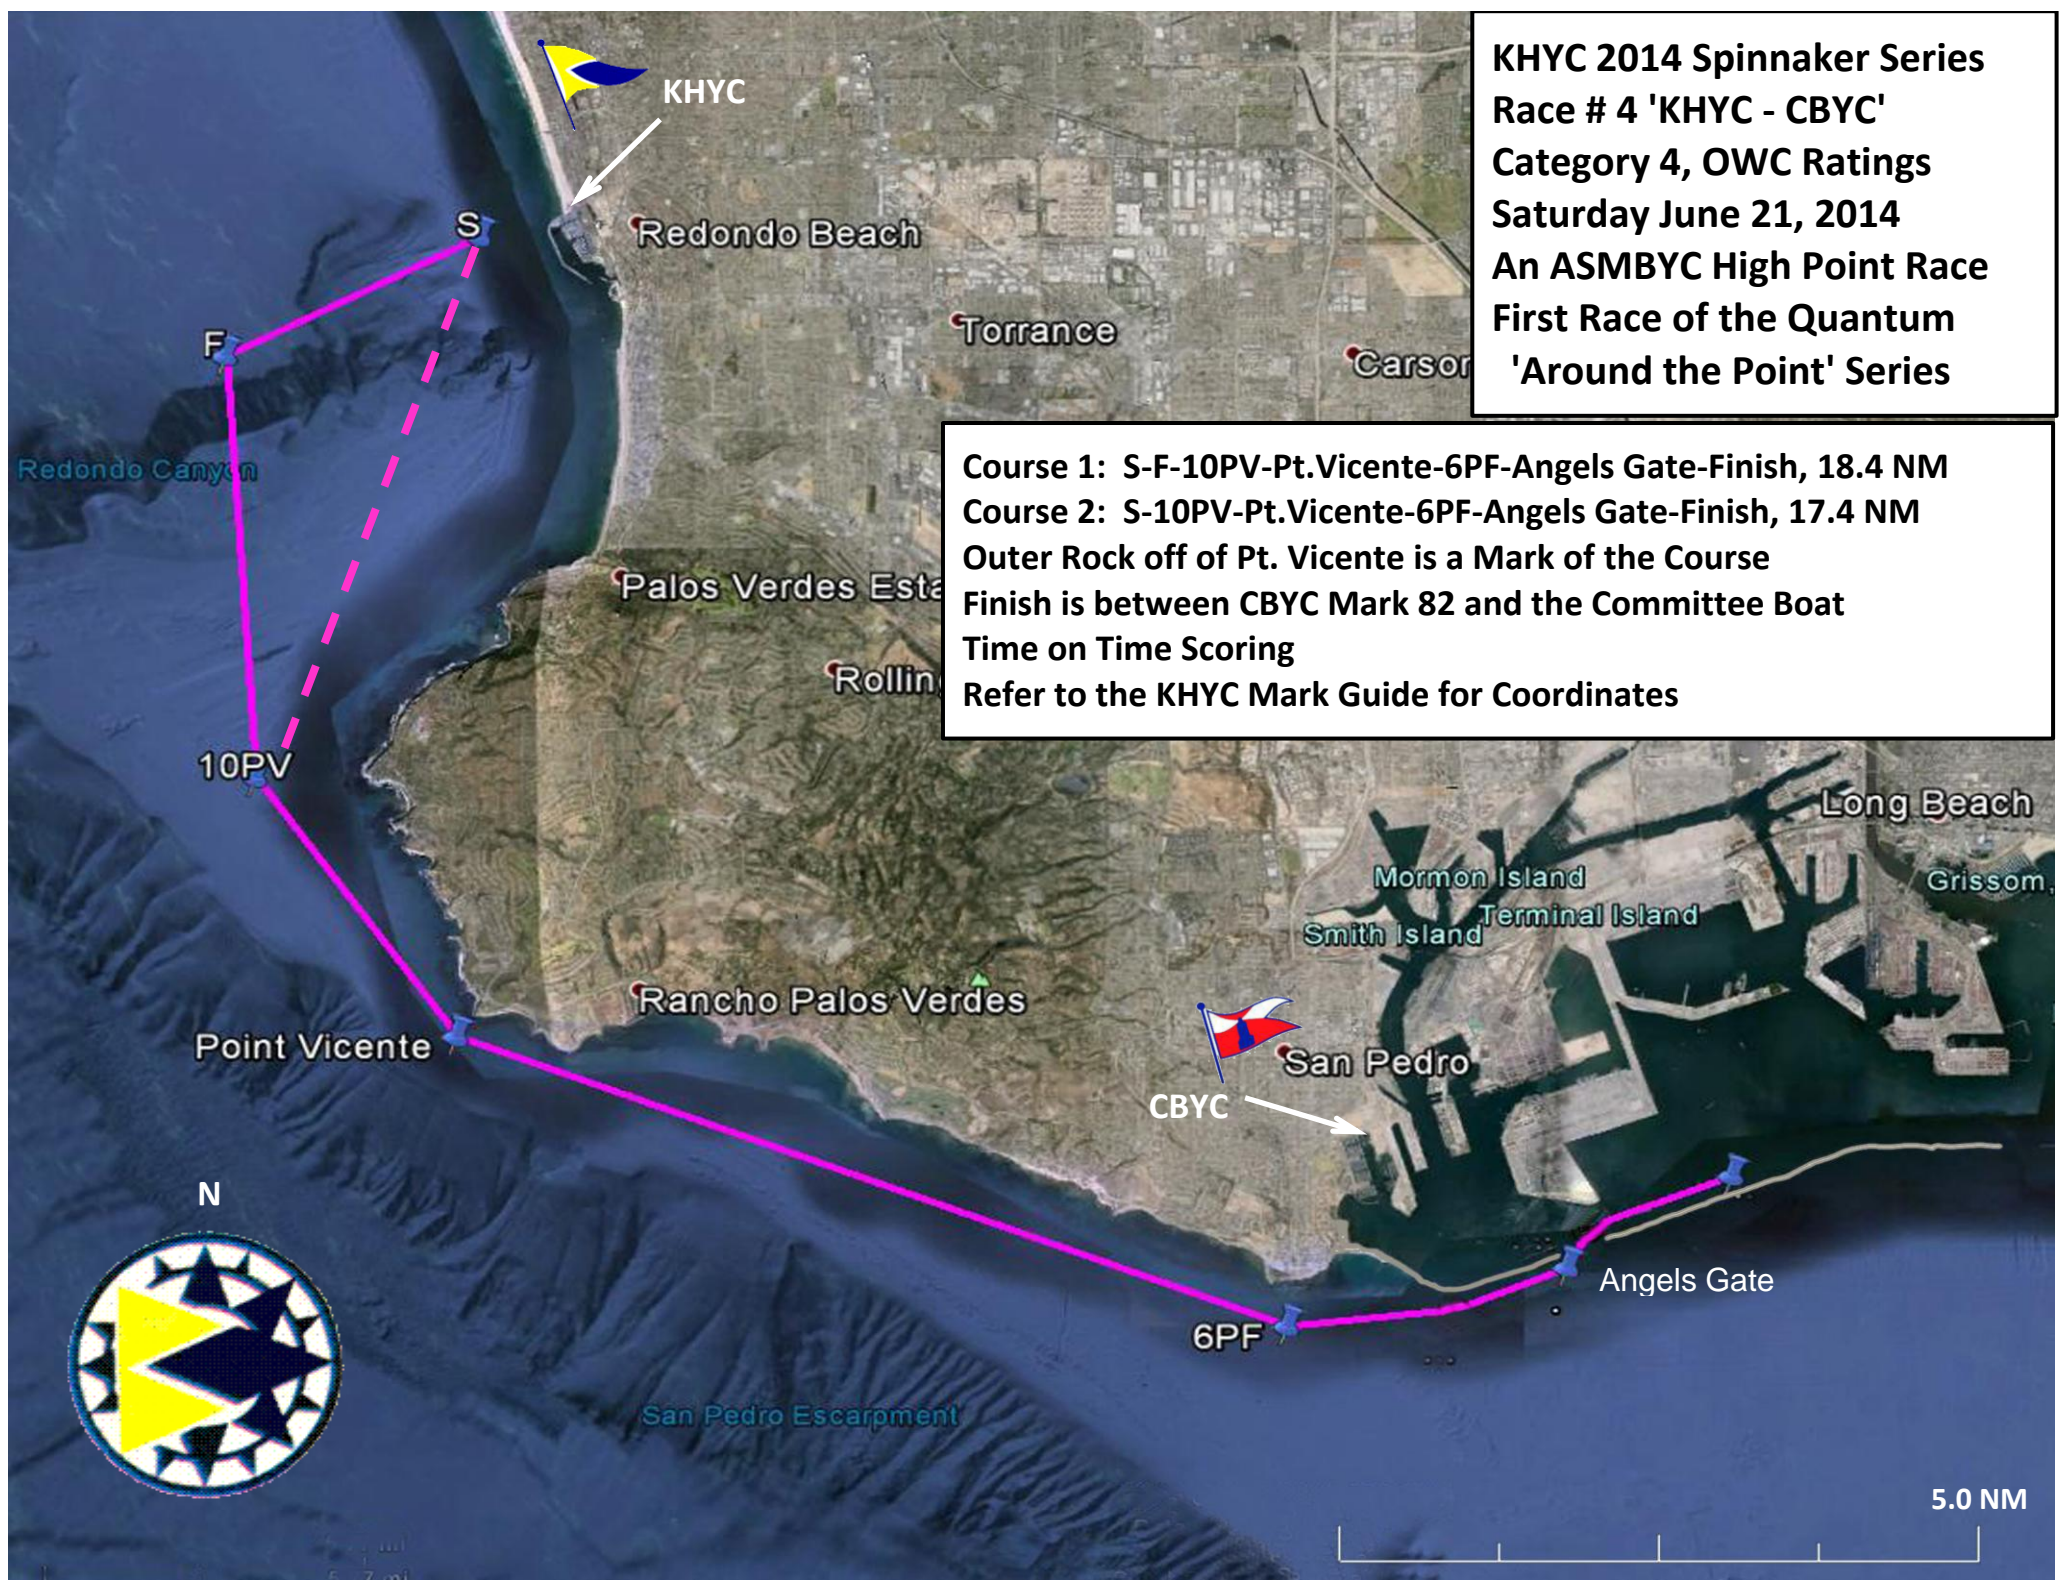

**KHYC 2014 Spinnaker Series
Race # 4 'KHYC - CBYC'
Category 4, OWC Ratings
Saturday June 21, 2014
An ASMBYC High Point Race
First Race of the Quantum
'Around the Point' Series**

**Course 1: S-F-10PV-Pt.Vicente-6PF-Angels Gate-Finish, 18.4 NM
Course 2: S-10PV-Pt.Vicente-6PF-Angels Gate-Finish, 17.4 NM
Outer Rock off of Pt. Vicente is a Mark of the Course
Finish is between CBYC Mark 82 and the Committee Boat
Time on Time Scoring
Refer to the KHYC Mark Guide for Coordinates**

KHYC

S

F

10PV

Point Vicente

N

6PF

Angels Gate

5.0 NM

CBYC

San Pedro

Long Beach

Grissom

Mormon Island

Terminal Island

Smith Island