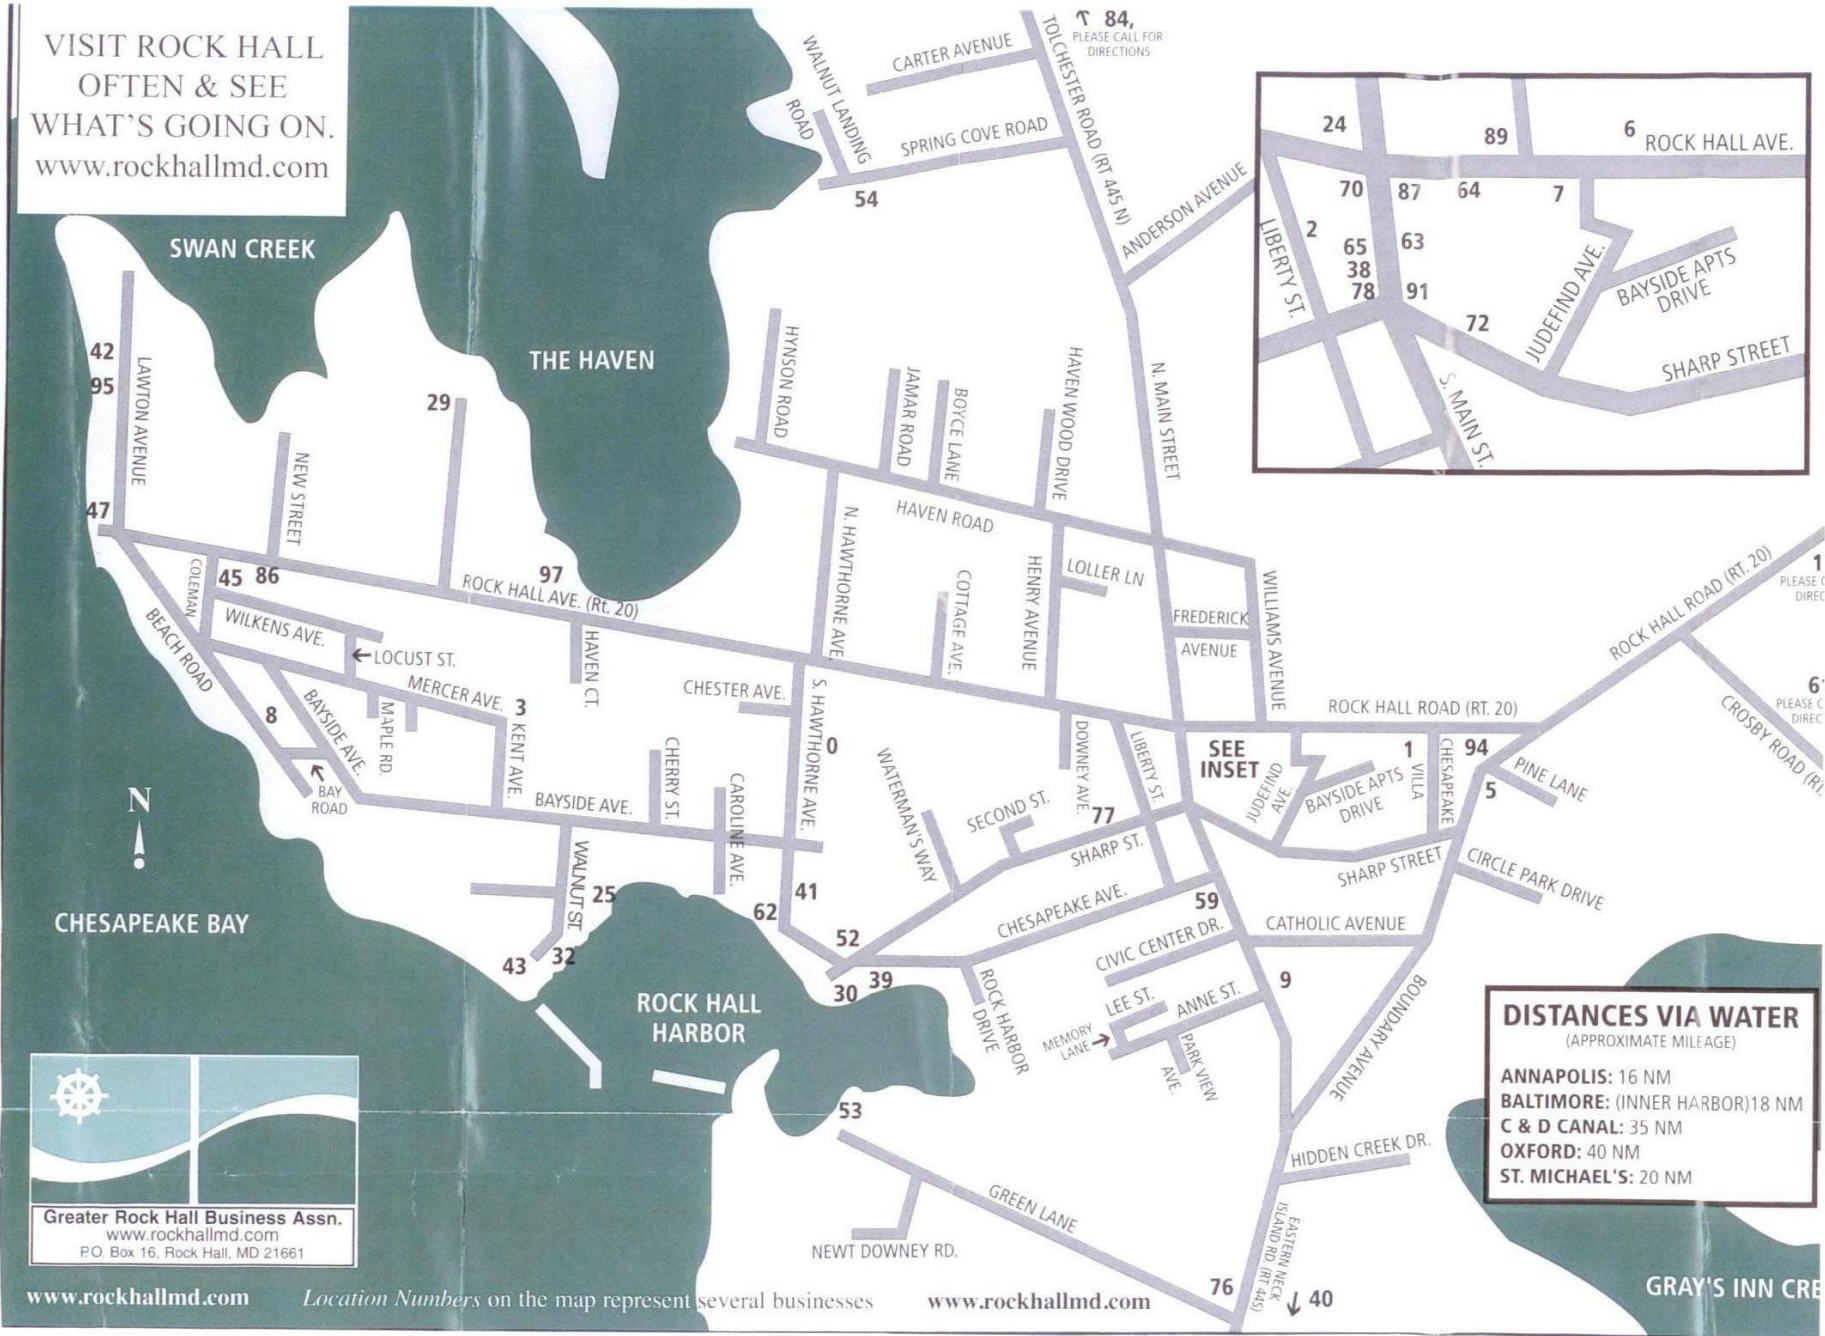

VISIT ROCK HALL
OFTEN & SEE
WHAT'S GOING ON.
www.rockhallmd.com

Greater Rock Hall Business Assn.
www.rockhallmd.com
P.O. Box 16, Rock Hall, MD 21661

www.rockhallmd.com

Location Numbers on the map represent several businesses

www.rockhallmd.com

GRAY'S INN CRE

Attractions	
38	Chester River Kayak Adventures 410-639-2001
40	Friends of Eastern Neck National Wildlife Refuge 410-639-7056
91	Mainstay Performing Arts Center 410-639-9133
9	Rock Hall Museum 410-639-7611
—	Rock Hall Tram Service ..... 443-282-5092 & 443-282-5058
97	Rock Hall Waterman's Museum 410-778-6697
91	Tolchester Beach Revisited Museum 410-778-5347
Banks	
7	Peoples Bank 410-639-2233
Charters/Fishing	
32	Bayside Girls Fishing Charter 410-639-7507
39	Capt. Chuckie Price 410-708-5603
32	Capt. Larry Simms 410-639-2966
43	Capt. Richard Manley 410-639-7420
32	Gunsmoke Charters 410-639-7127
32	Rockaholic Fishing, LLC 410-648-5998
Charters/Sailing	
52	Blue Crab Chesapeake Charters 410-708-1803
95	Gratitude Yachting Center 410-639-7111
97	Haven Charters 410-639-7140
Dining/Entertainment	
24	Bay Wolf Restaurant 410-639-2000
78	Durding's Store 410-778-7957
25	Harbor Shack Waterfront Bar & Grill 410-639-9996
29	Osprey Point Restaurant 410-639-2194
91	Java Rock Coffee House 410-639-9909
86	Muskrat Alley Cafe 410-639-2855
64	New Yarmouth Restaurant 410-639-9933
6	Pasta Plus 410-639-7916
45	Swan Point Inn 410-639-2500
30	Waterman's Crab House 410-639-2261
Gifts and Collectibles	
24	America's Past Antiques 410-639-7344
53	Cat's Paw Gift Shop at Sailing Emporium 410-778-1342
78	Durding's Store 410-778-7957
Lodging	
38	Bay Breeze Inn 410-639-2061
40	Bayshore Campground 410-639-7485
86	Carriage House 410-639-2855
97	High Tide Inn 1-800-506-6697
40	Inn at Huntingfield Creek 410-639-7779
29	Inn at Osprey Point 410-639-2194
41	Mariner's Motel 410-639-2291
42	Moonlight Bay Marina & Inn 410-639-2660
43	North Point Marina/Motel 410-639-2907
54	Spring Cove Manor 410-639-2061
78/8	Tallulah's on Main & Bayfront Homes 410-639-2596
Marinas	
47	Gratitude Marina 410-639-7011
97	Haven Harbour Marina 410-778-6697
61	Lankford Bay Marina 410-778-1414