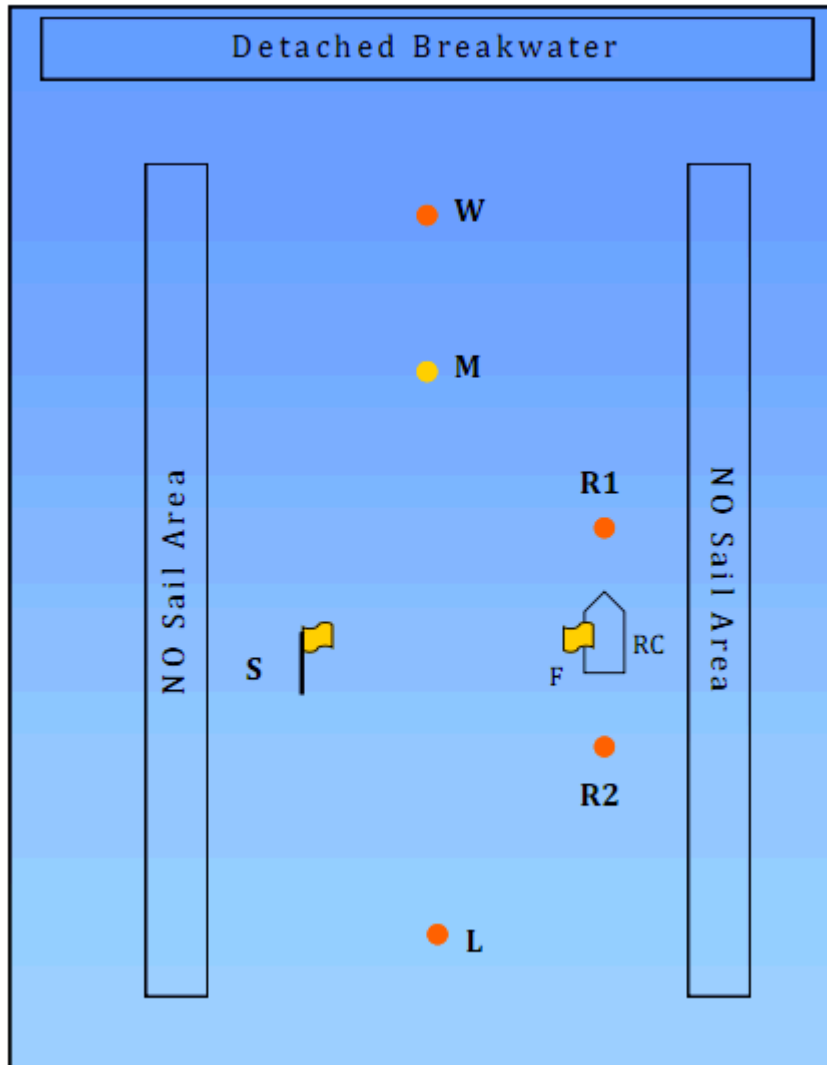

2014 Sunstroke Series Course Chart

Thanks to Del Rey Yacht club for the RC boat!

#	Description	Pennants
1	Start > W > Finish	
2	Start > W > L > Finish	
21	Start > M > L > Finish	
2D	Start > L > W > Finish	
3	Start > W > L > M > Finish	
4	Start > W > L > M > L > Finish	
5	Start > Ws > R1s > S > L > Finish	
51	Start > Ms > R1s > S > L > Finish	
6	Start > W > S > R2s > L > Finish	
6.1	Start > M > S > R2s > L > Finish	
7	Start > W > M > W > Finish	
8	Start > W > R1 > W > Finish	
9	Start > W > S > W > Finish	

All marks are to be left to port unless designated by a lower case "s".