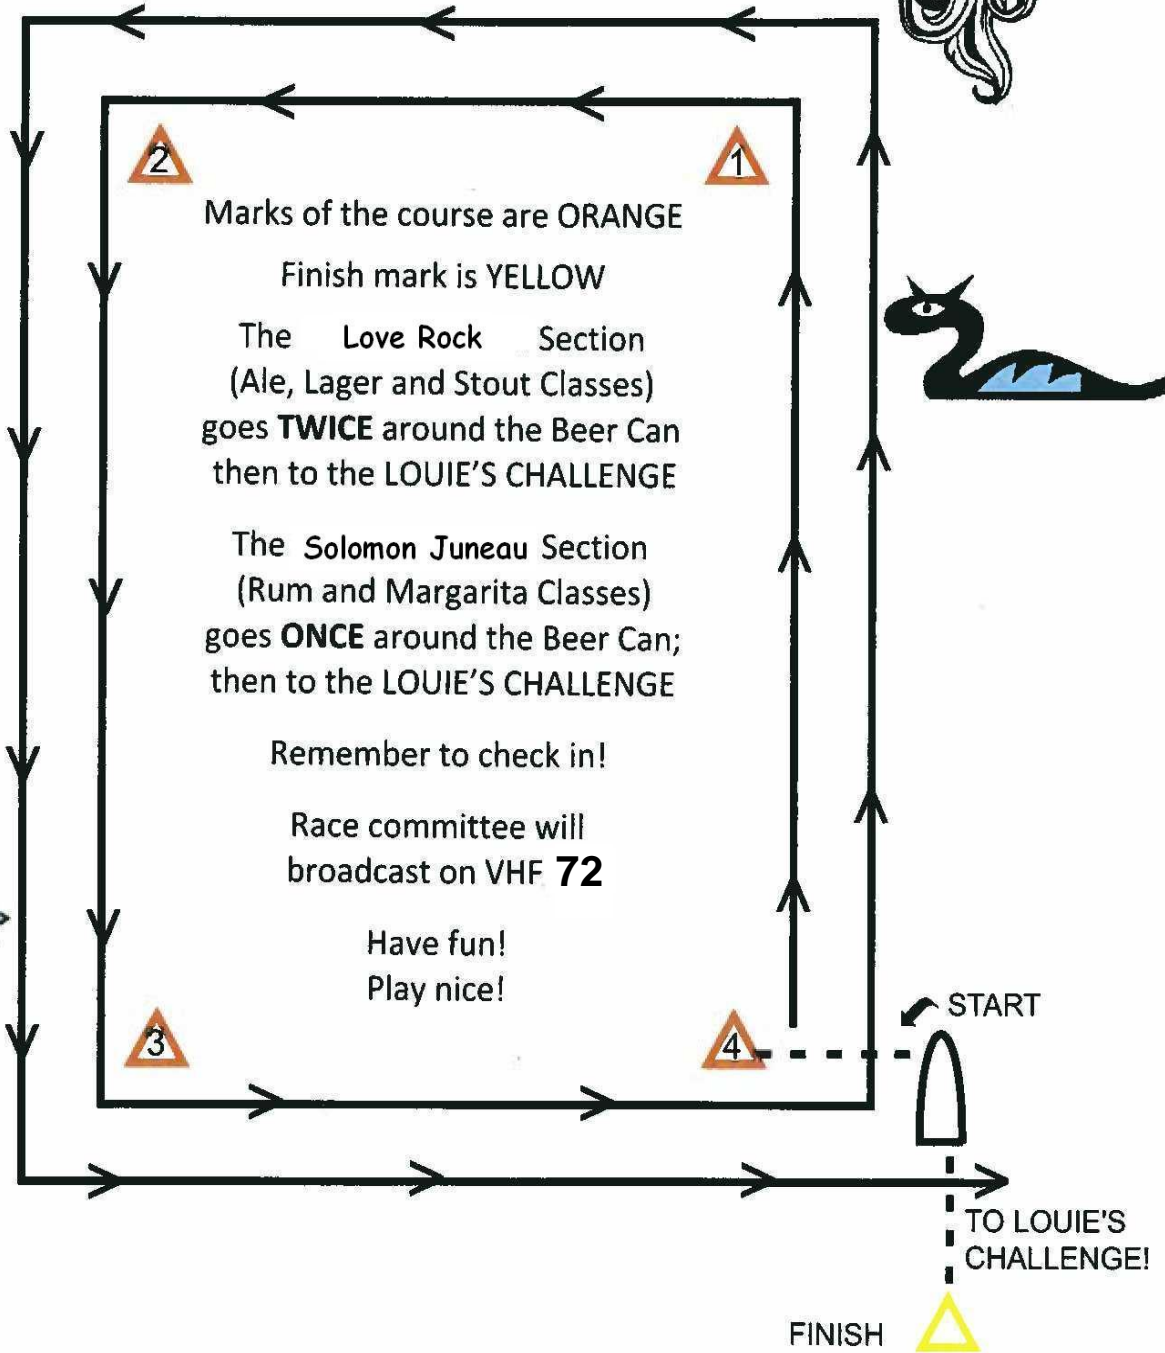

The Beer Can Course

WIND DIRECTION

Marks of the course are ORANGE
Finish mark is YELLOW

The Love Rock Section
(Ale, Lager and Stout Classes)
goes **TWICE** around the Beer Can
then to the LOUIE'S CHALLENGE

The Solomon Juneau Section
(Rum and Margarita Classes)
goes **ONCE** around the Beer Can;
then to the LOUIE'S CHALLENGE

Remember to check in!

Race committee will
broadcast on VHF **72**

Have fun!
Play nice!