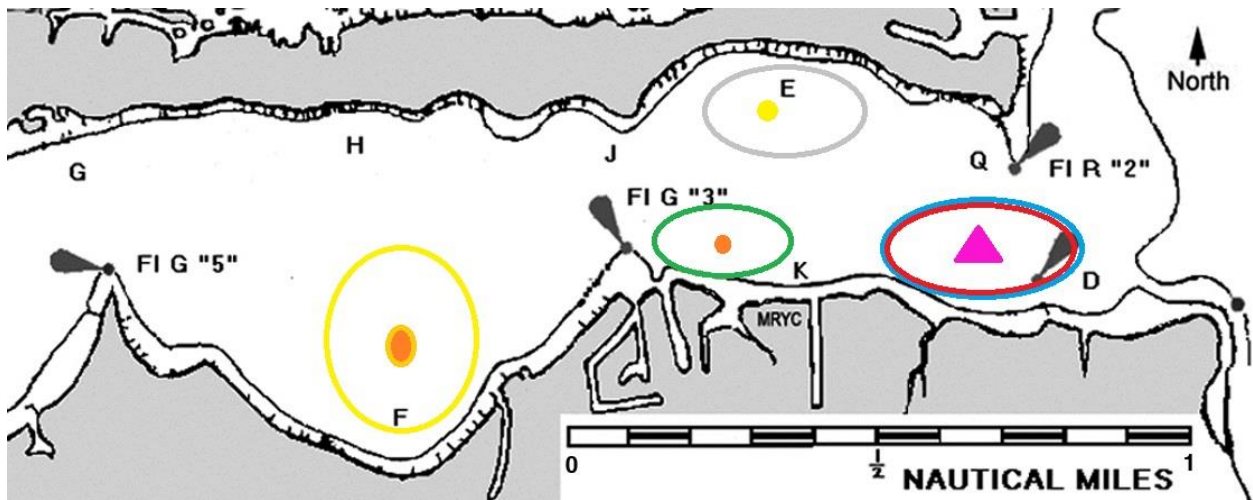

32ND ANNUAL JUNIOR POWDER PUFF REGATTA

Metedeconk River Yacht Club - July 10, 2015

OPTI FLEETS

Green Fleet - RACE COURSE is SOUTH Side of River, just West of Club. Will use ● (3) yellow Swits.

White Fleet - RACE COURSE is NORTH Side of River in front of Club. Will use ● (3) orange bemas.

Blue/Red Fleet - RACE COURSE is EAST Side of Club. Will use VINEYARD VINE ▲ markers.

ADVANCED FLEETS [C420 – LASER RADIAL – LASER 4.7 – SUNFISH]

RACE COURSE is SOUTH Side of River, West of Club in F COVE.